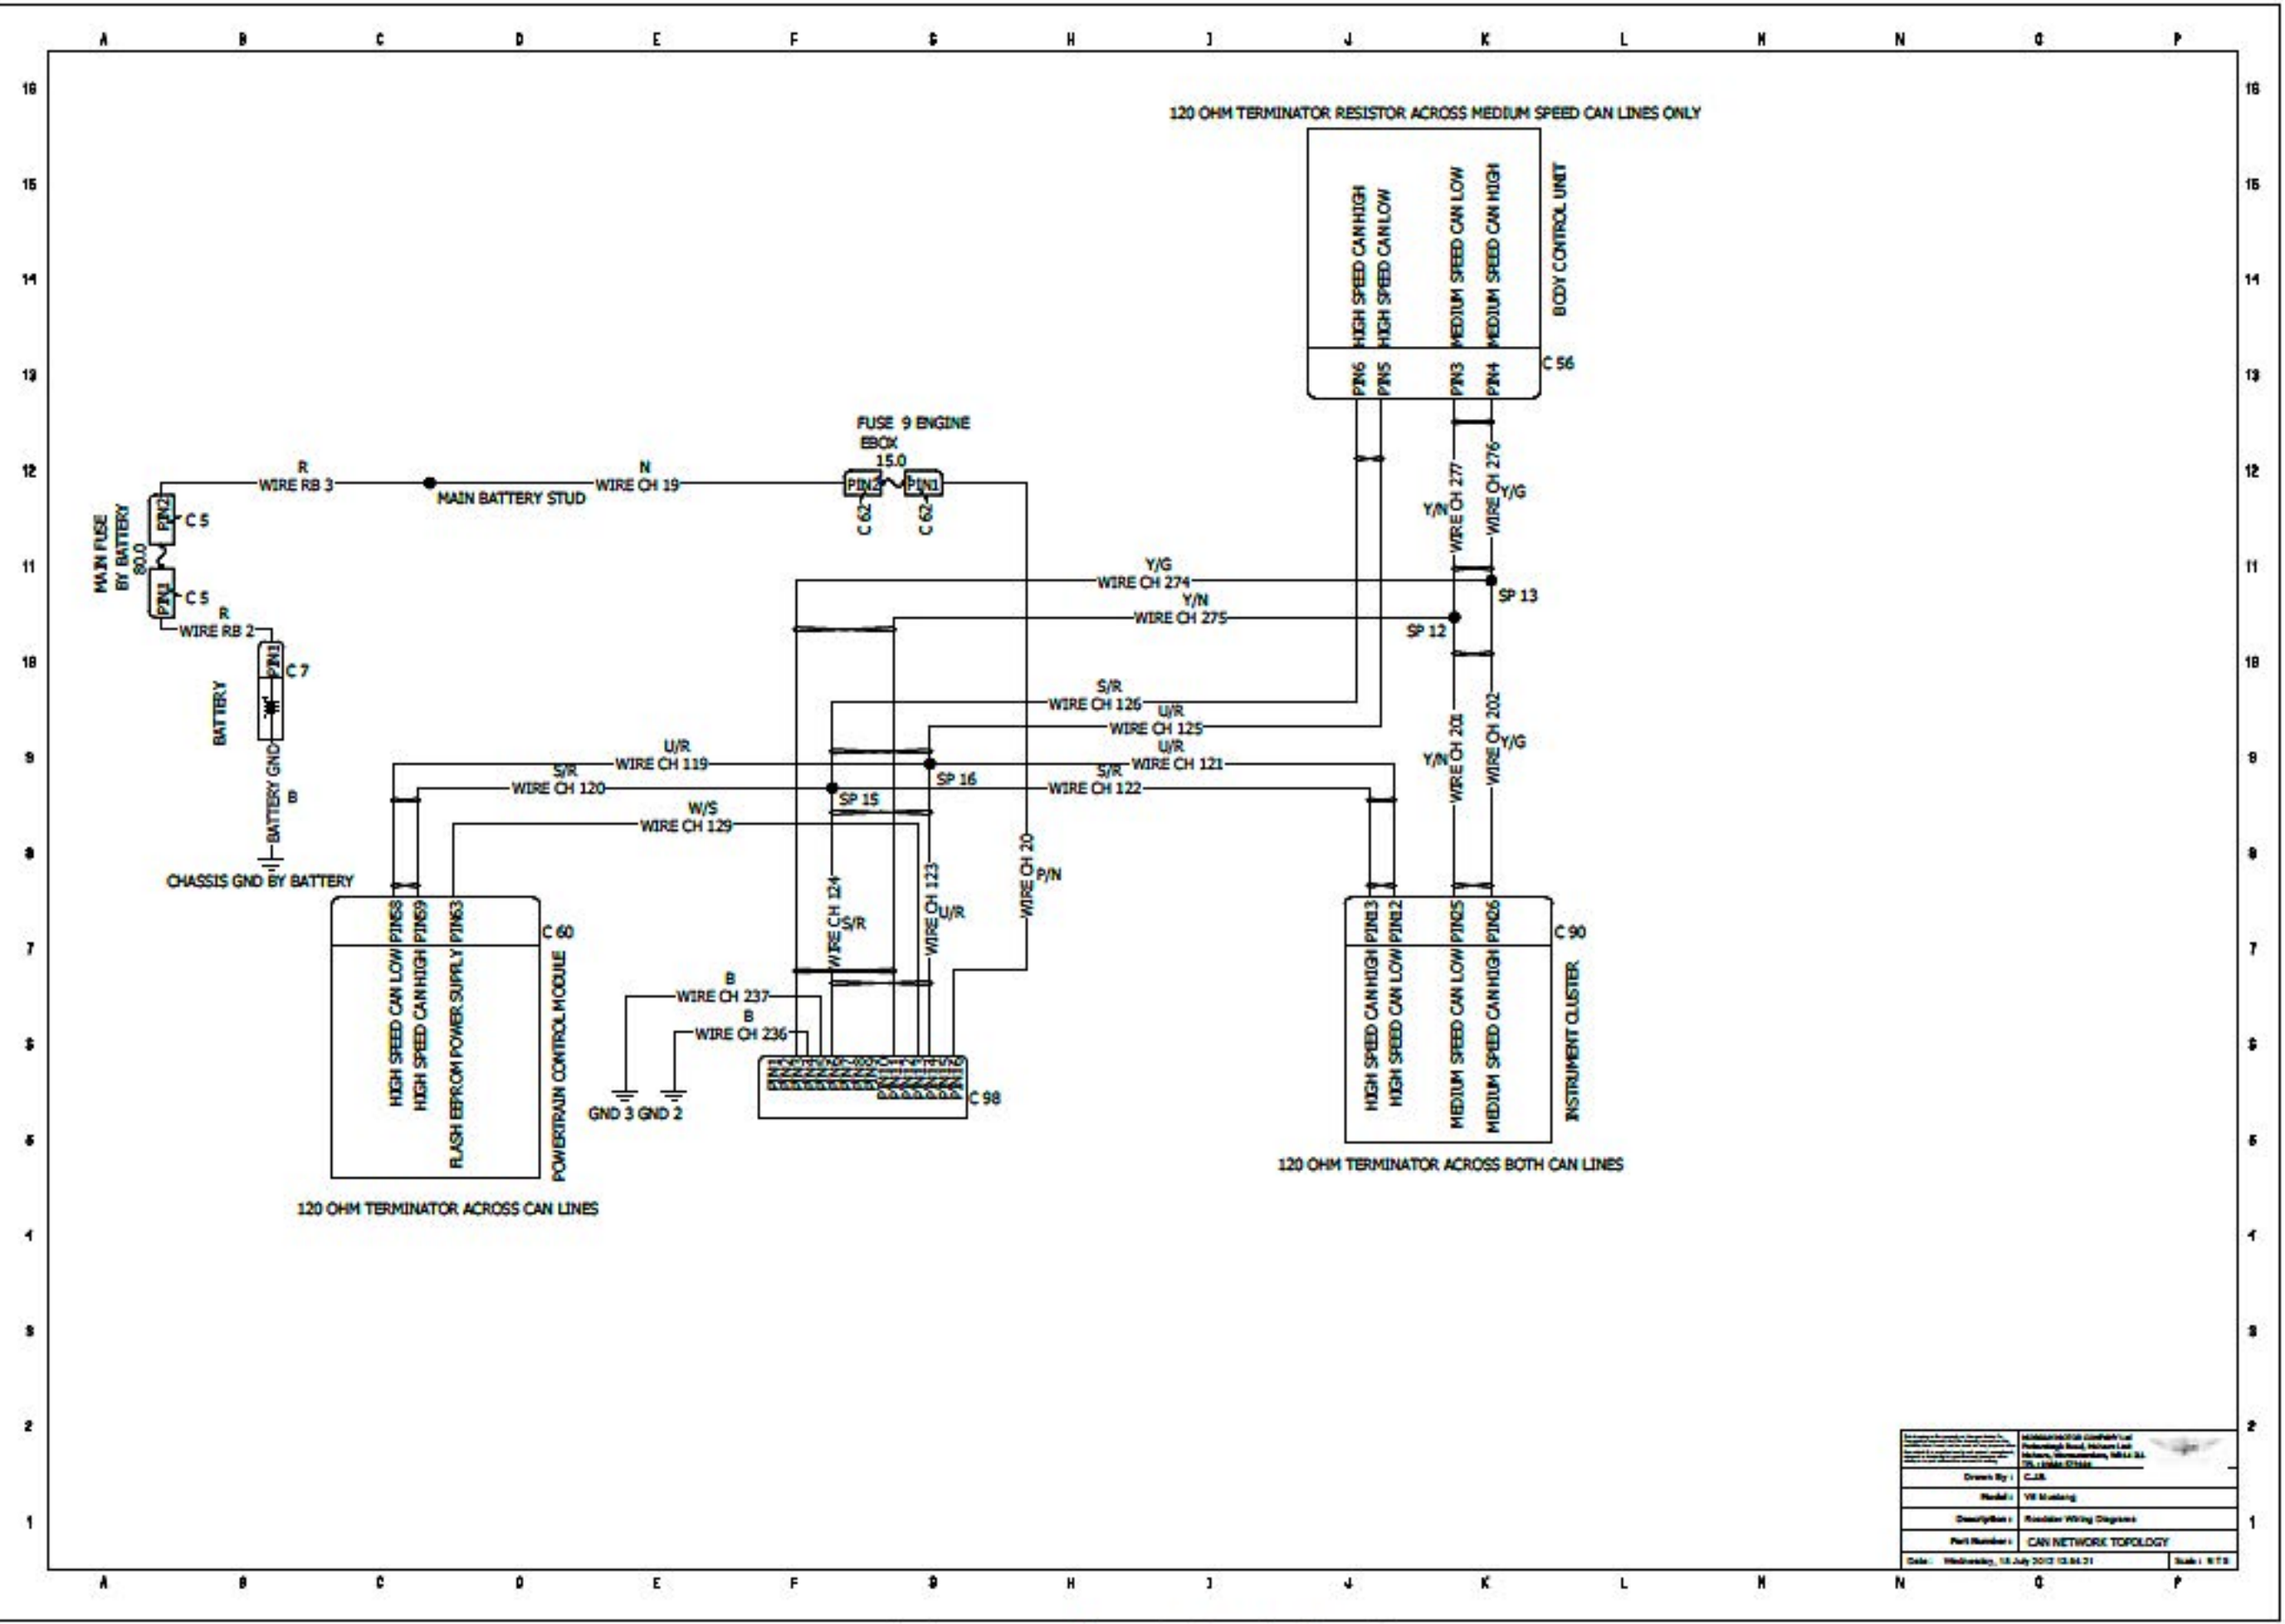

Roadster Wipers Washers

Drawn By:	CJS
Model:	VE Mustang
Description:	Roadster Wiring Diagrams
Part Number:	CAN NETWORK TOPOLOGY
Date:	Wednesday, 18 July 2012 12:54:21
Scale:	1:1