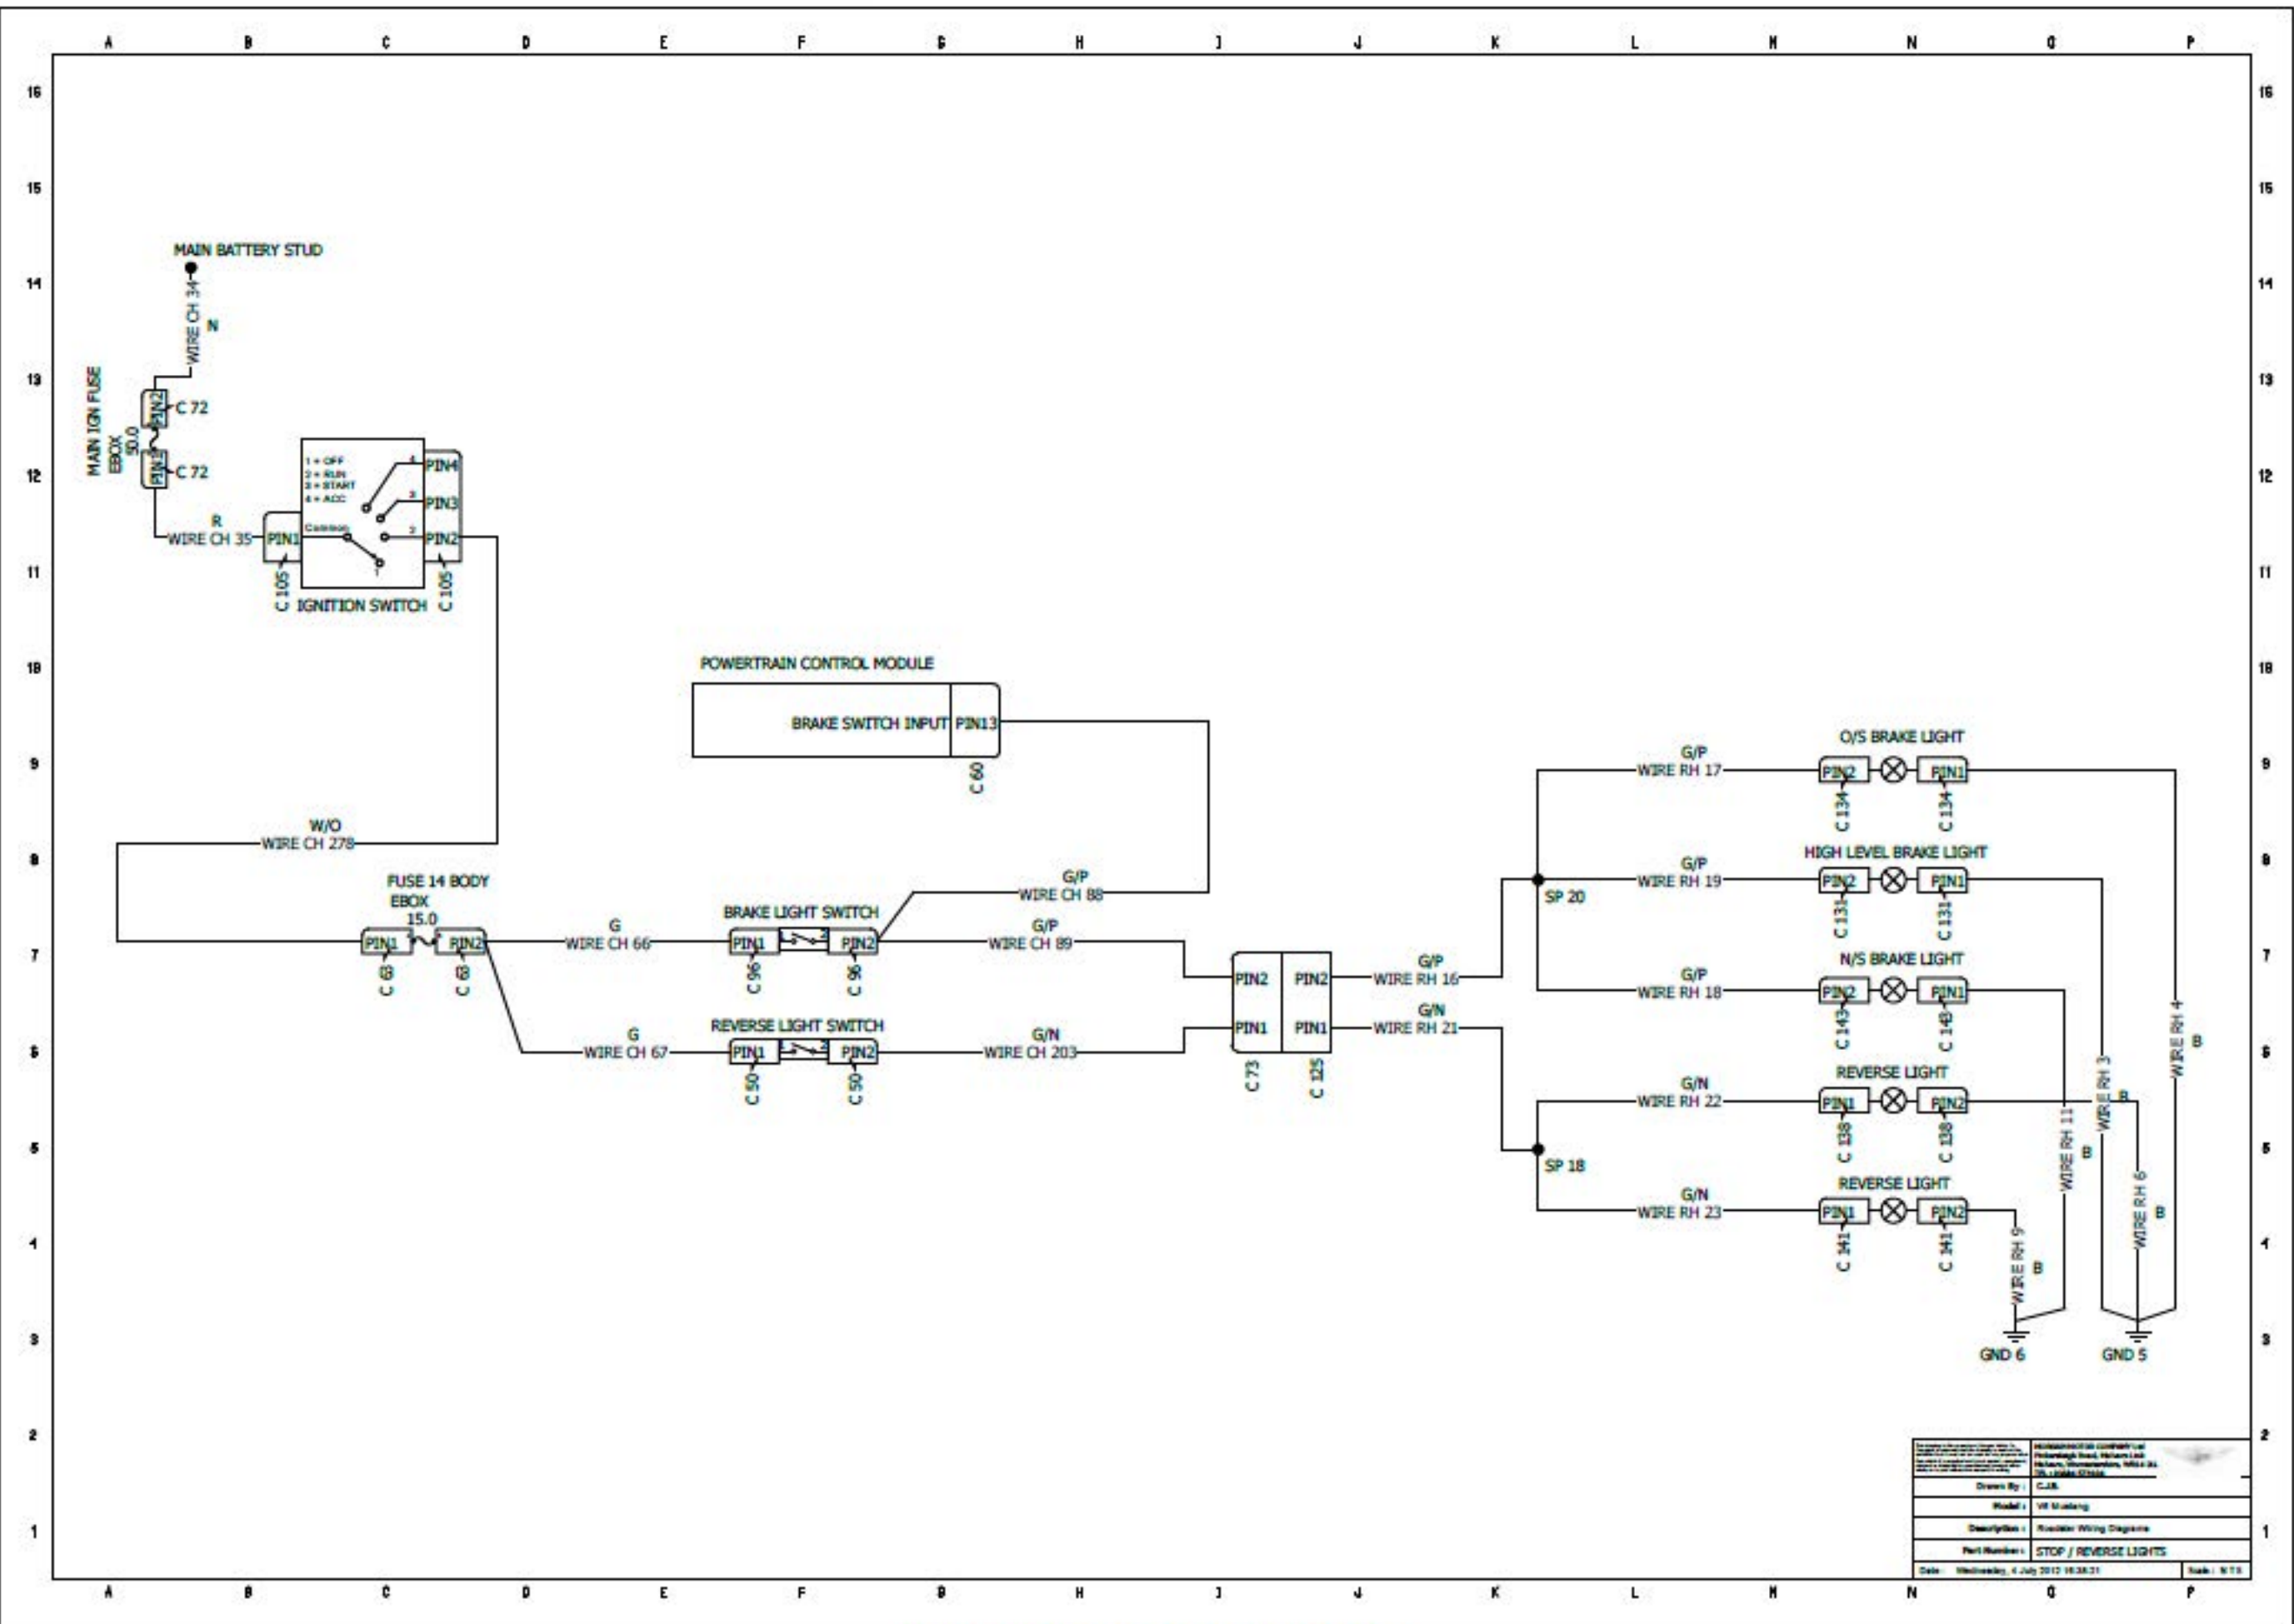

# Roadster Stop Reverse

Drawn By:	CJB
Model:	V8 Mustang
Description:	Roadster Wiring Diagrams
Part Number:	STOP / REVERSE LIGHTS
Date:	Wednesday, 4 July 2012 16:38:21
Scale:	1:1.0