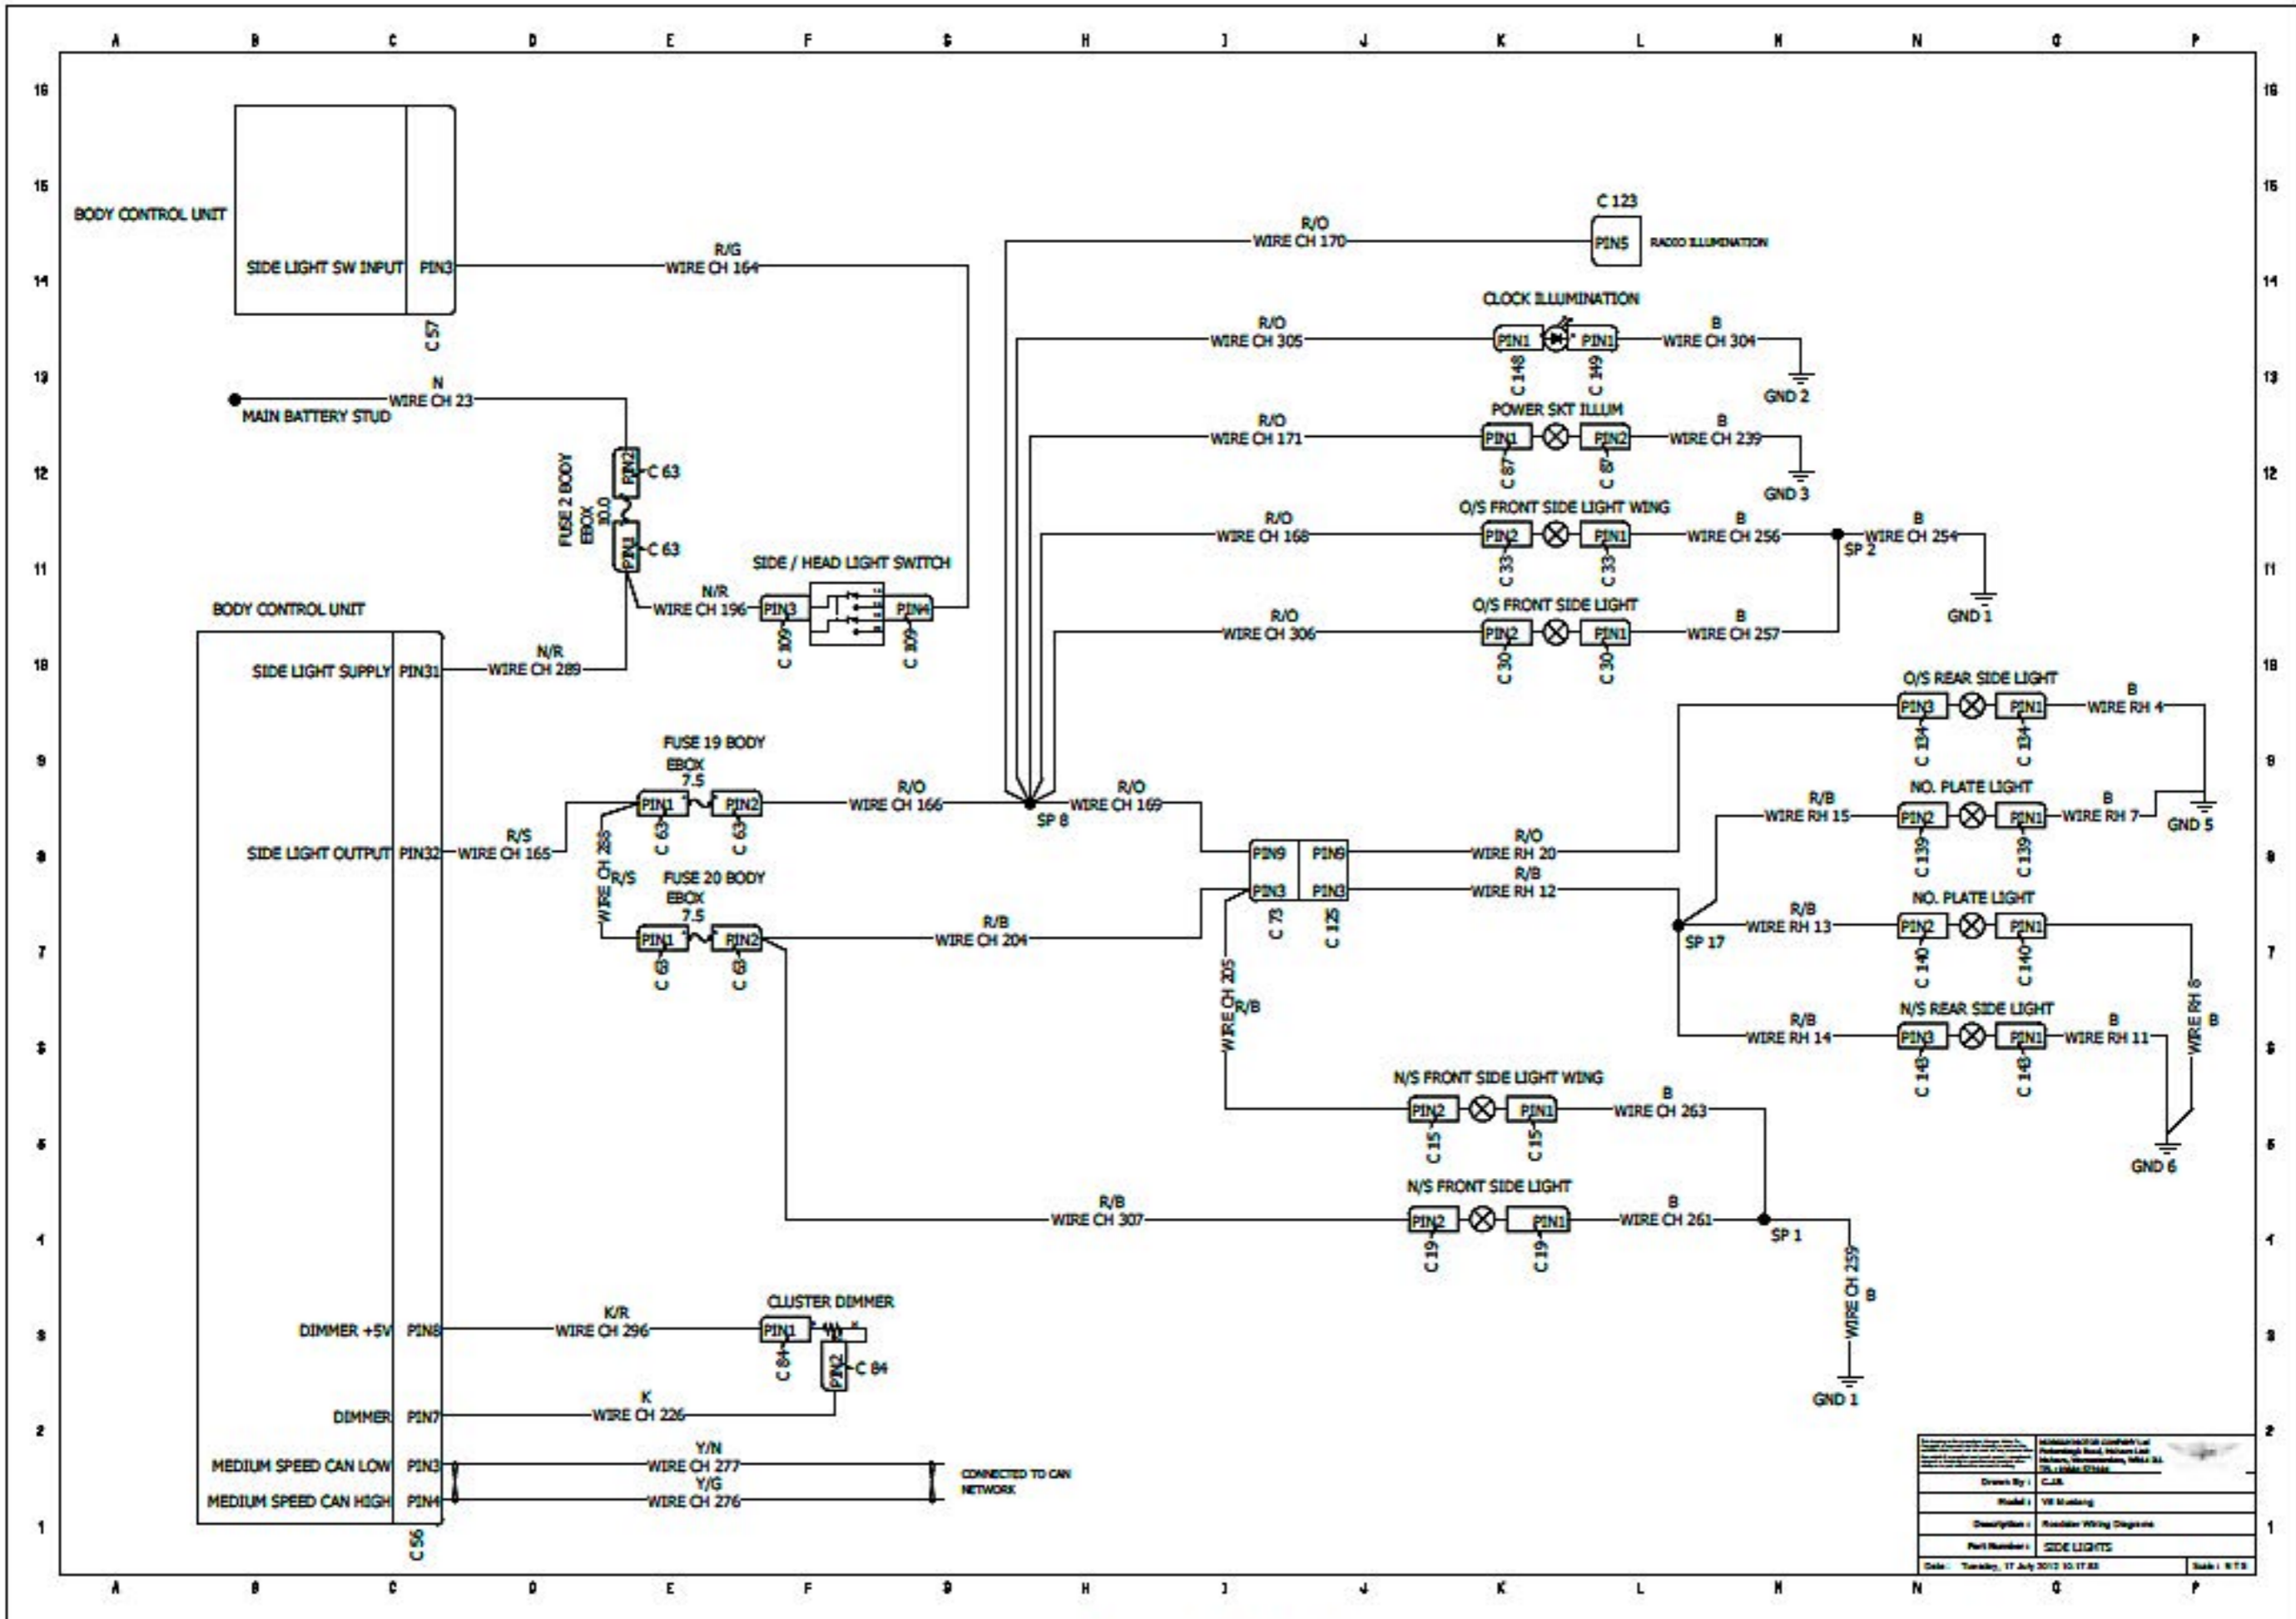

Roadster Side Lights

Drawn By:	CJA
Model:	VR Mustang
Description:	Roadster Wiring Diagram
Part Number:	SIDE LIGHTS
Date:	Tuesday, 17 July 2012 10:17:02
Sheet:	1 of 1