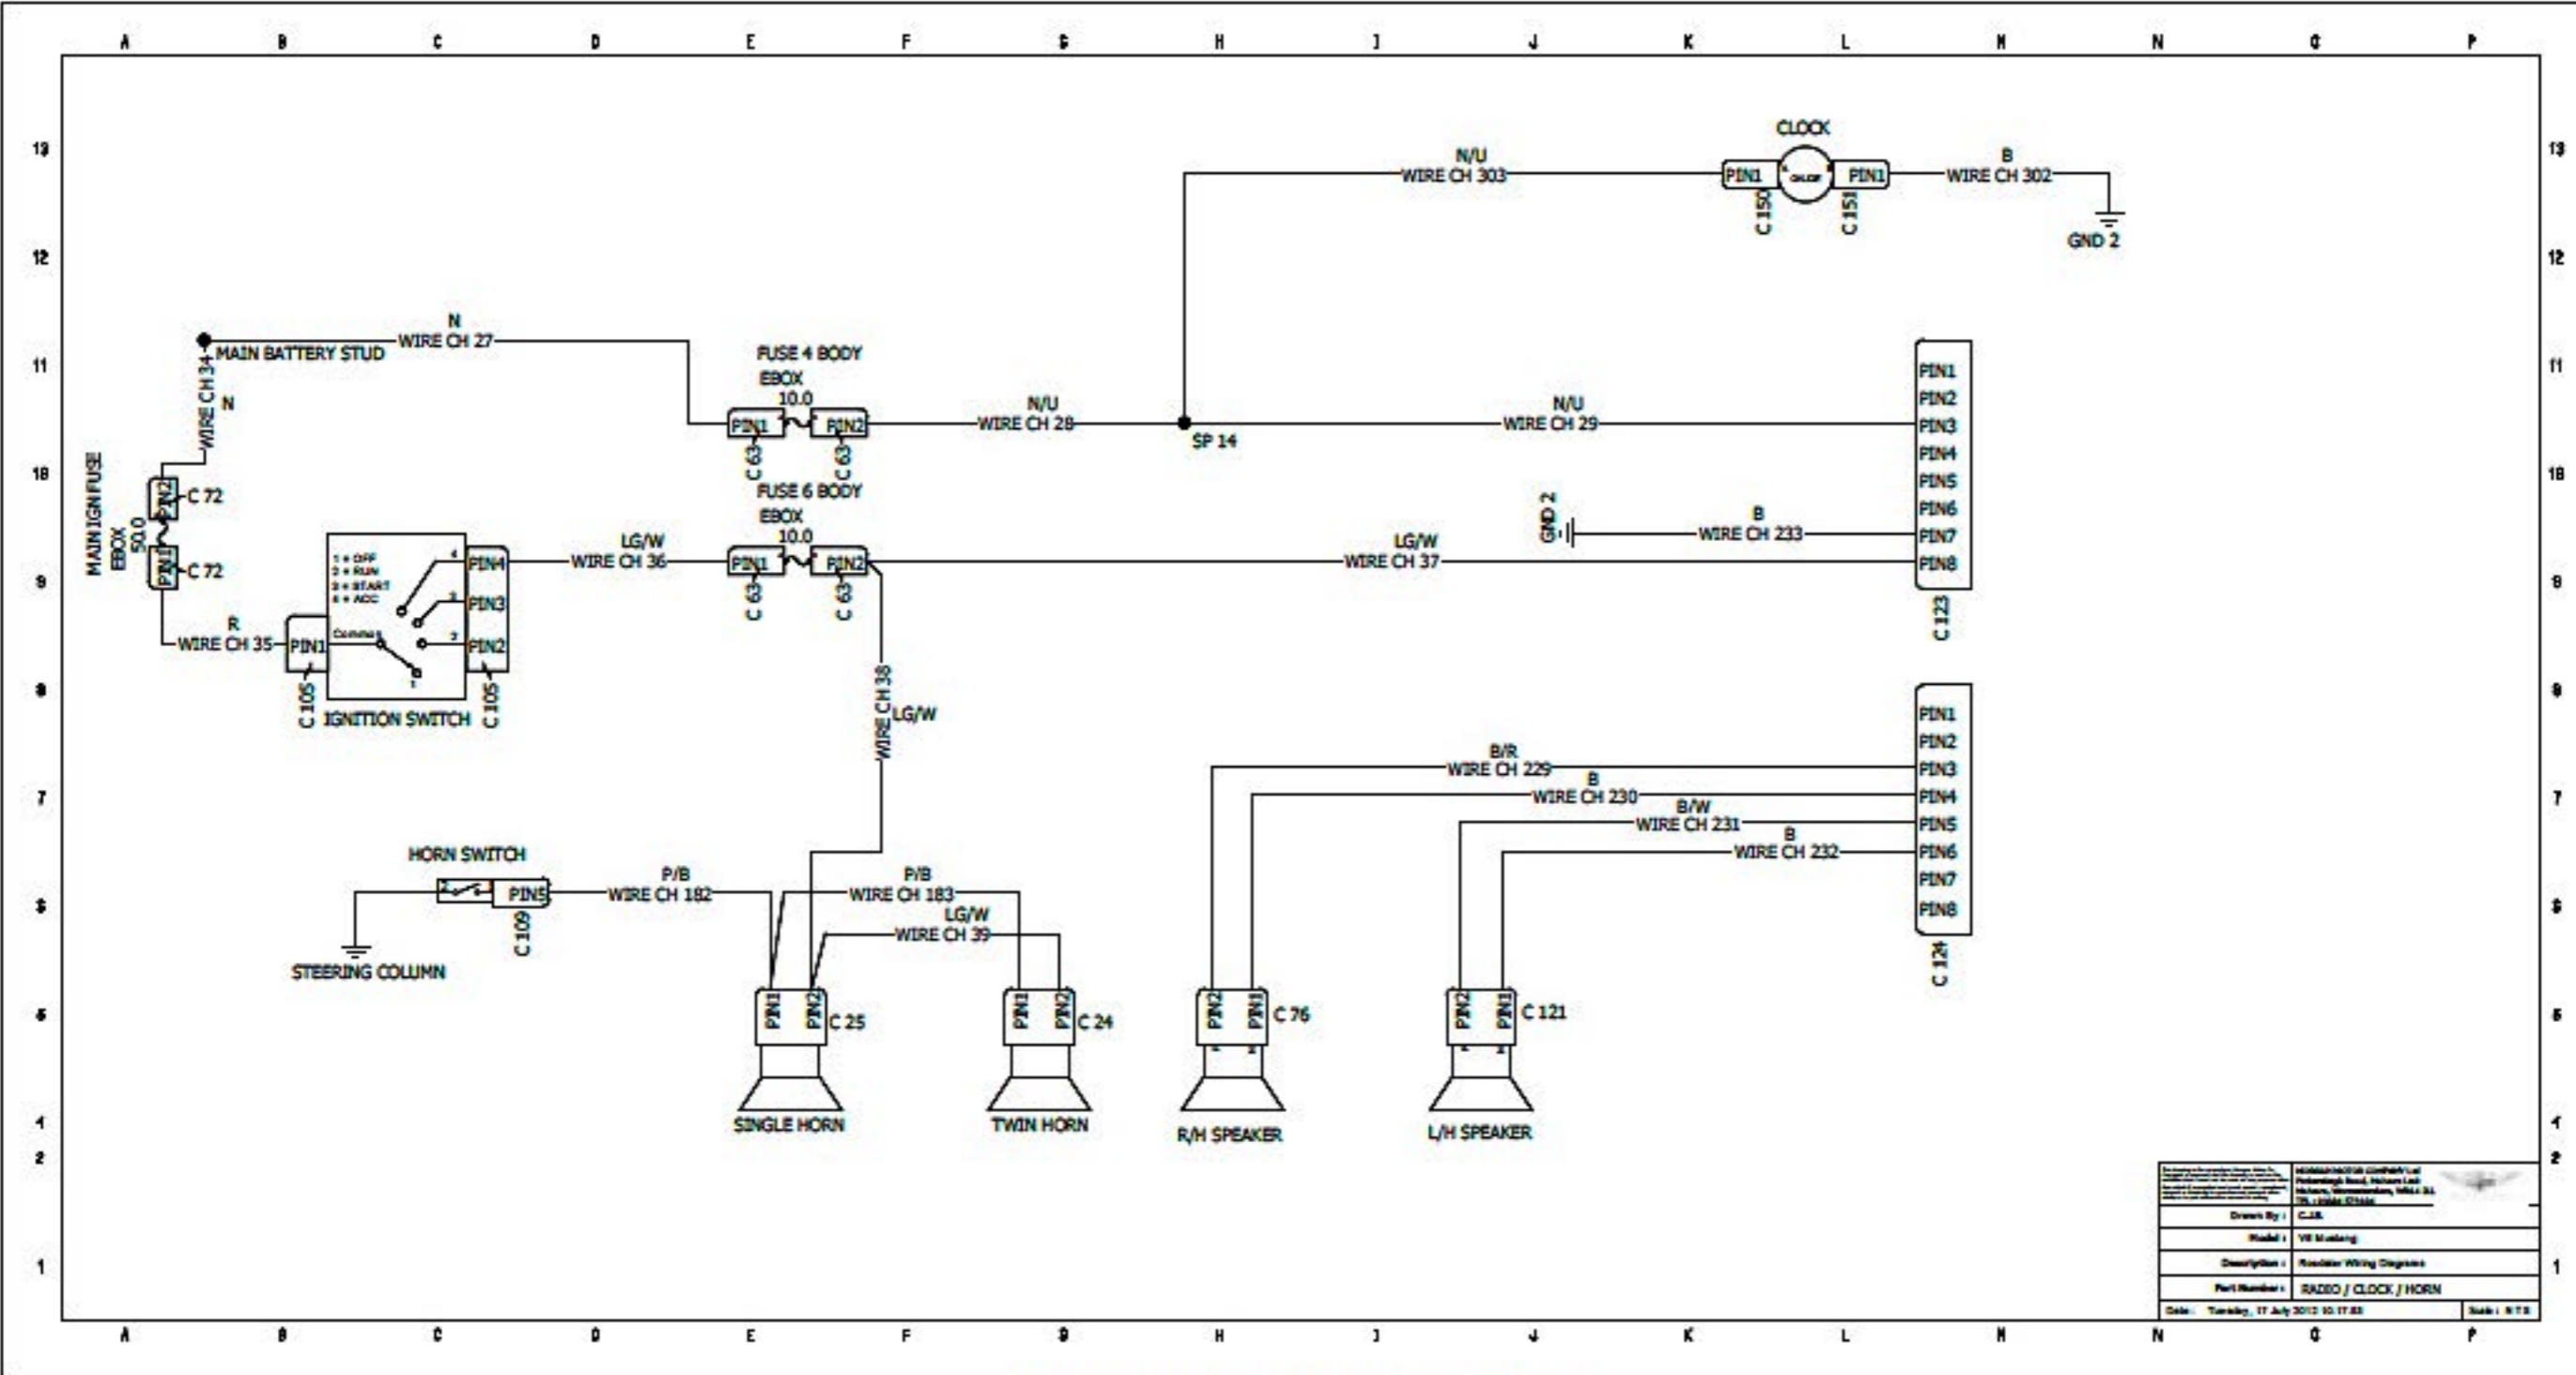

Roadster Radio Clock Horn

Drawn By:	C.S.B.
Model:	VE Roadster
Description:	Roadster Wiring Diagram
Part Number:	RAZED / CLOCK / HORN
Date:	Tuesday, 17 July 2012 10:17:55
Scale:	1: N.T.S.