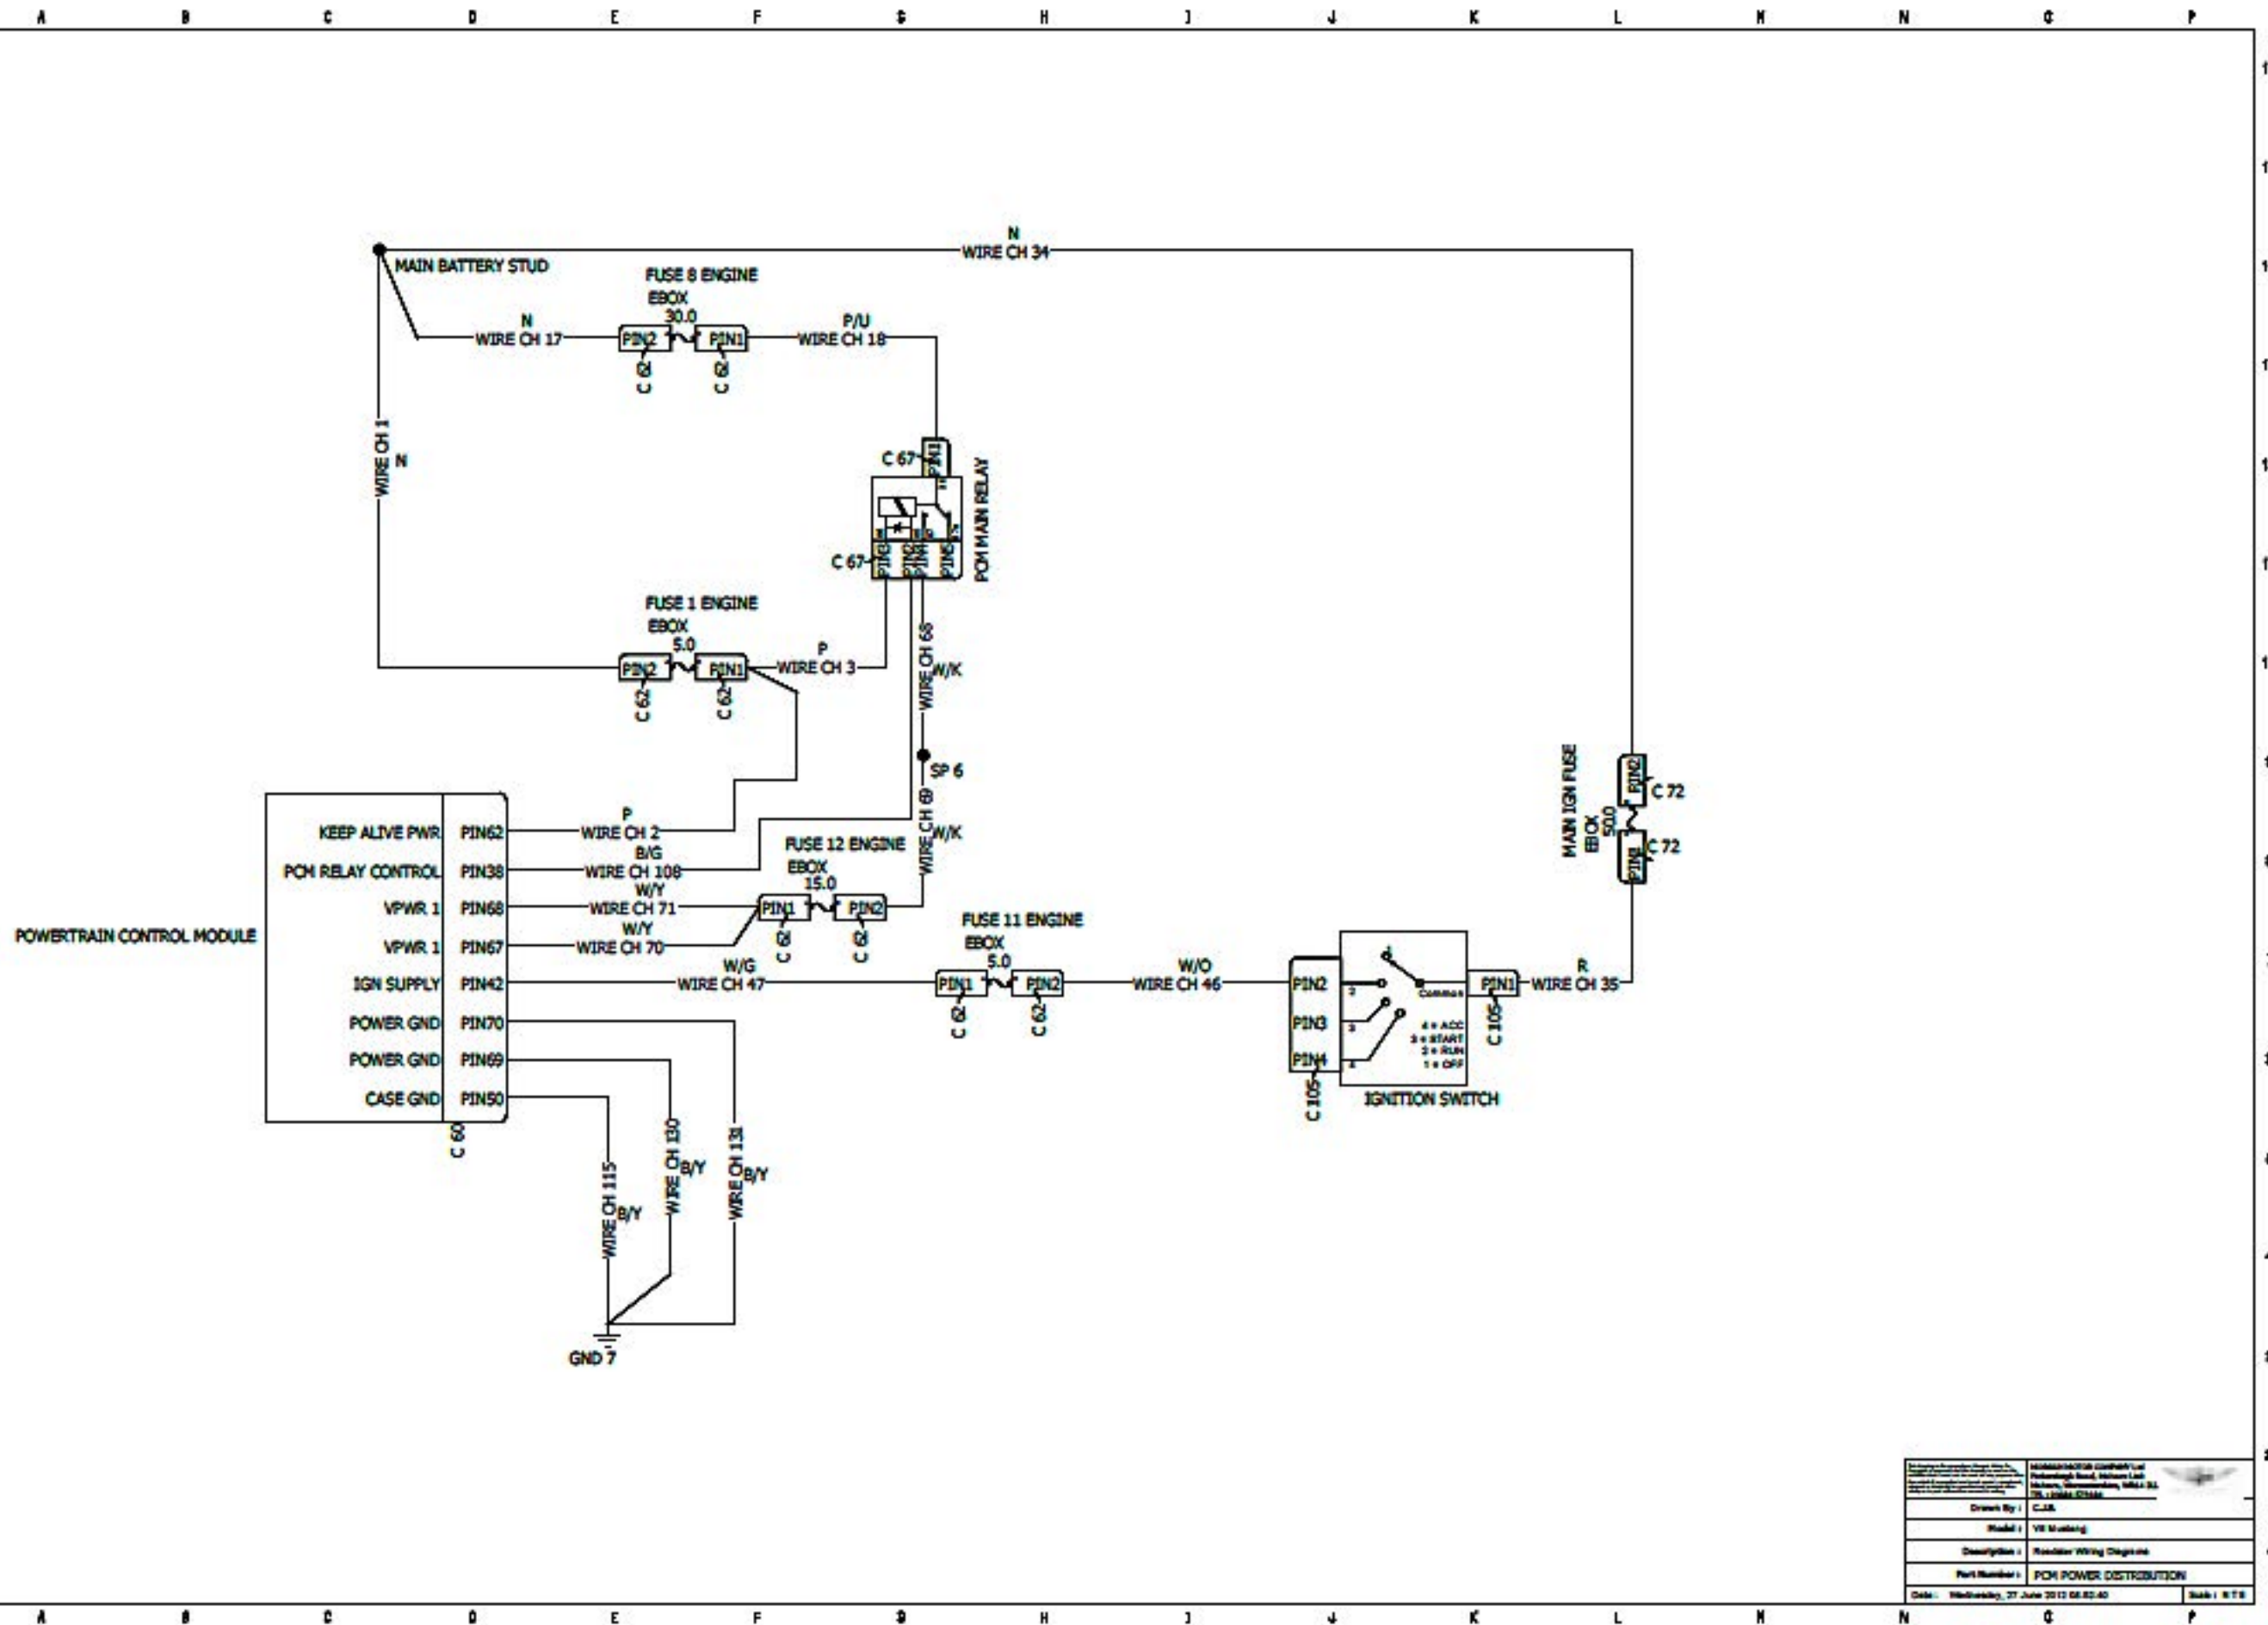

Roadster PCM Power Supply

Drawn By:	CJB
Model:	V8 Mustang
Description:	Roadster Wiring Diagram
Part Number:	PCM POWER DISTRIBUTION
Date:	Wednesday, 27 June 2012 08:52:40