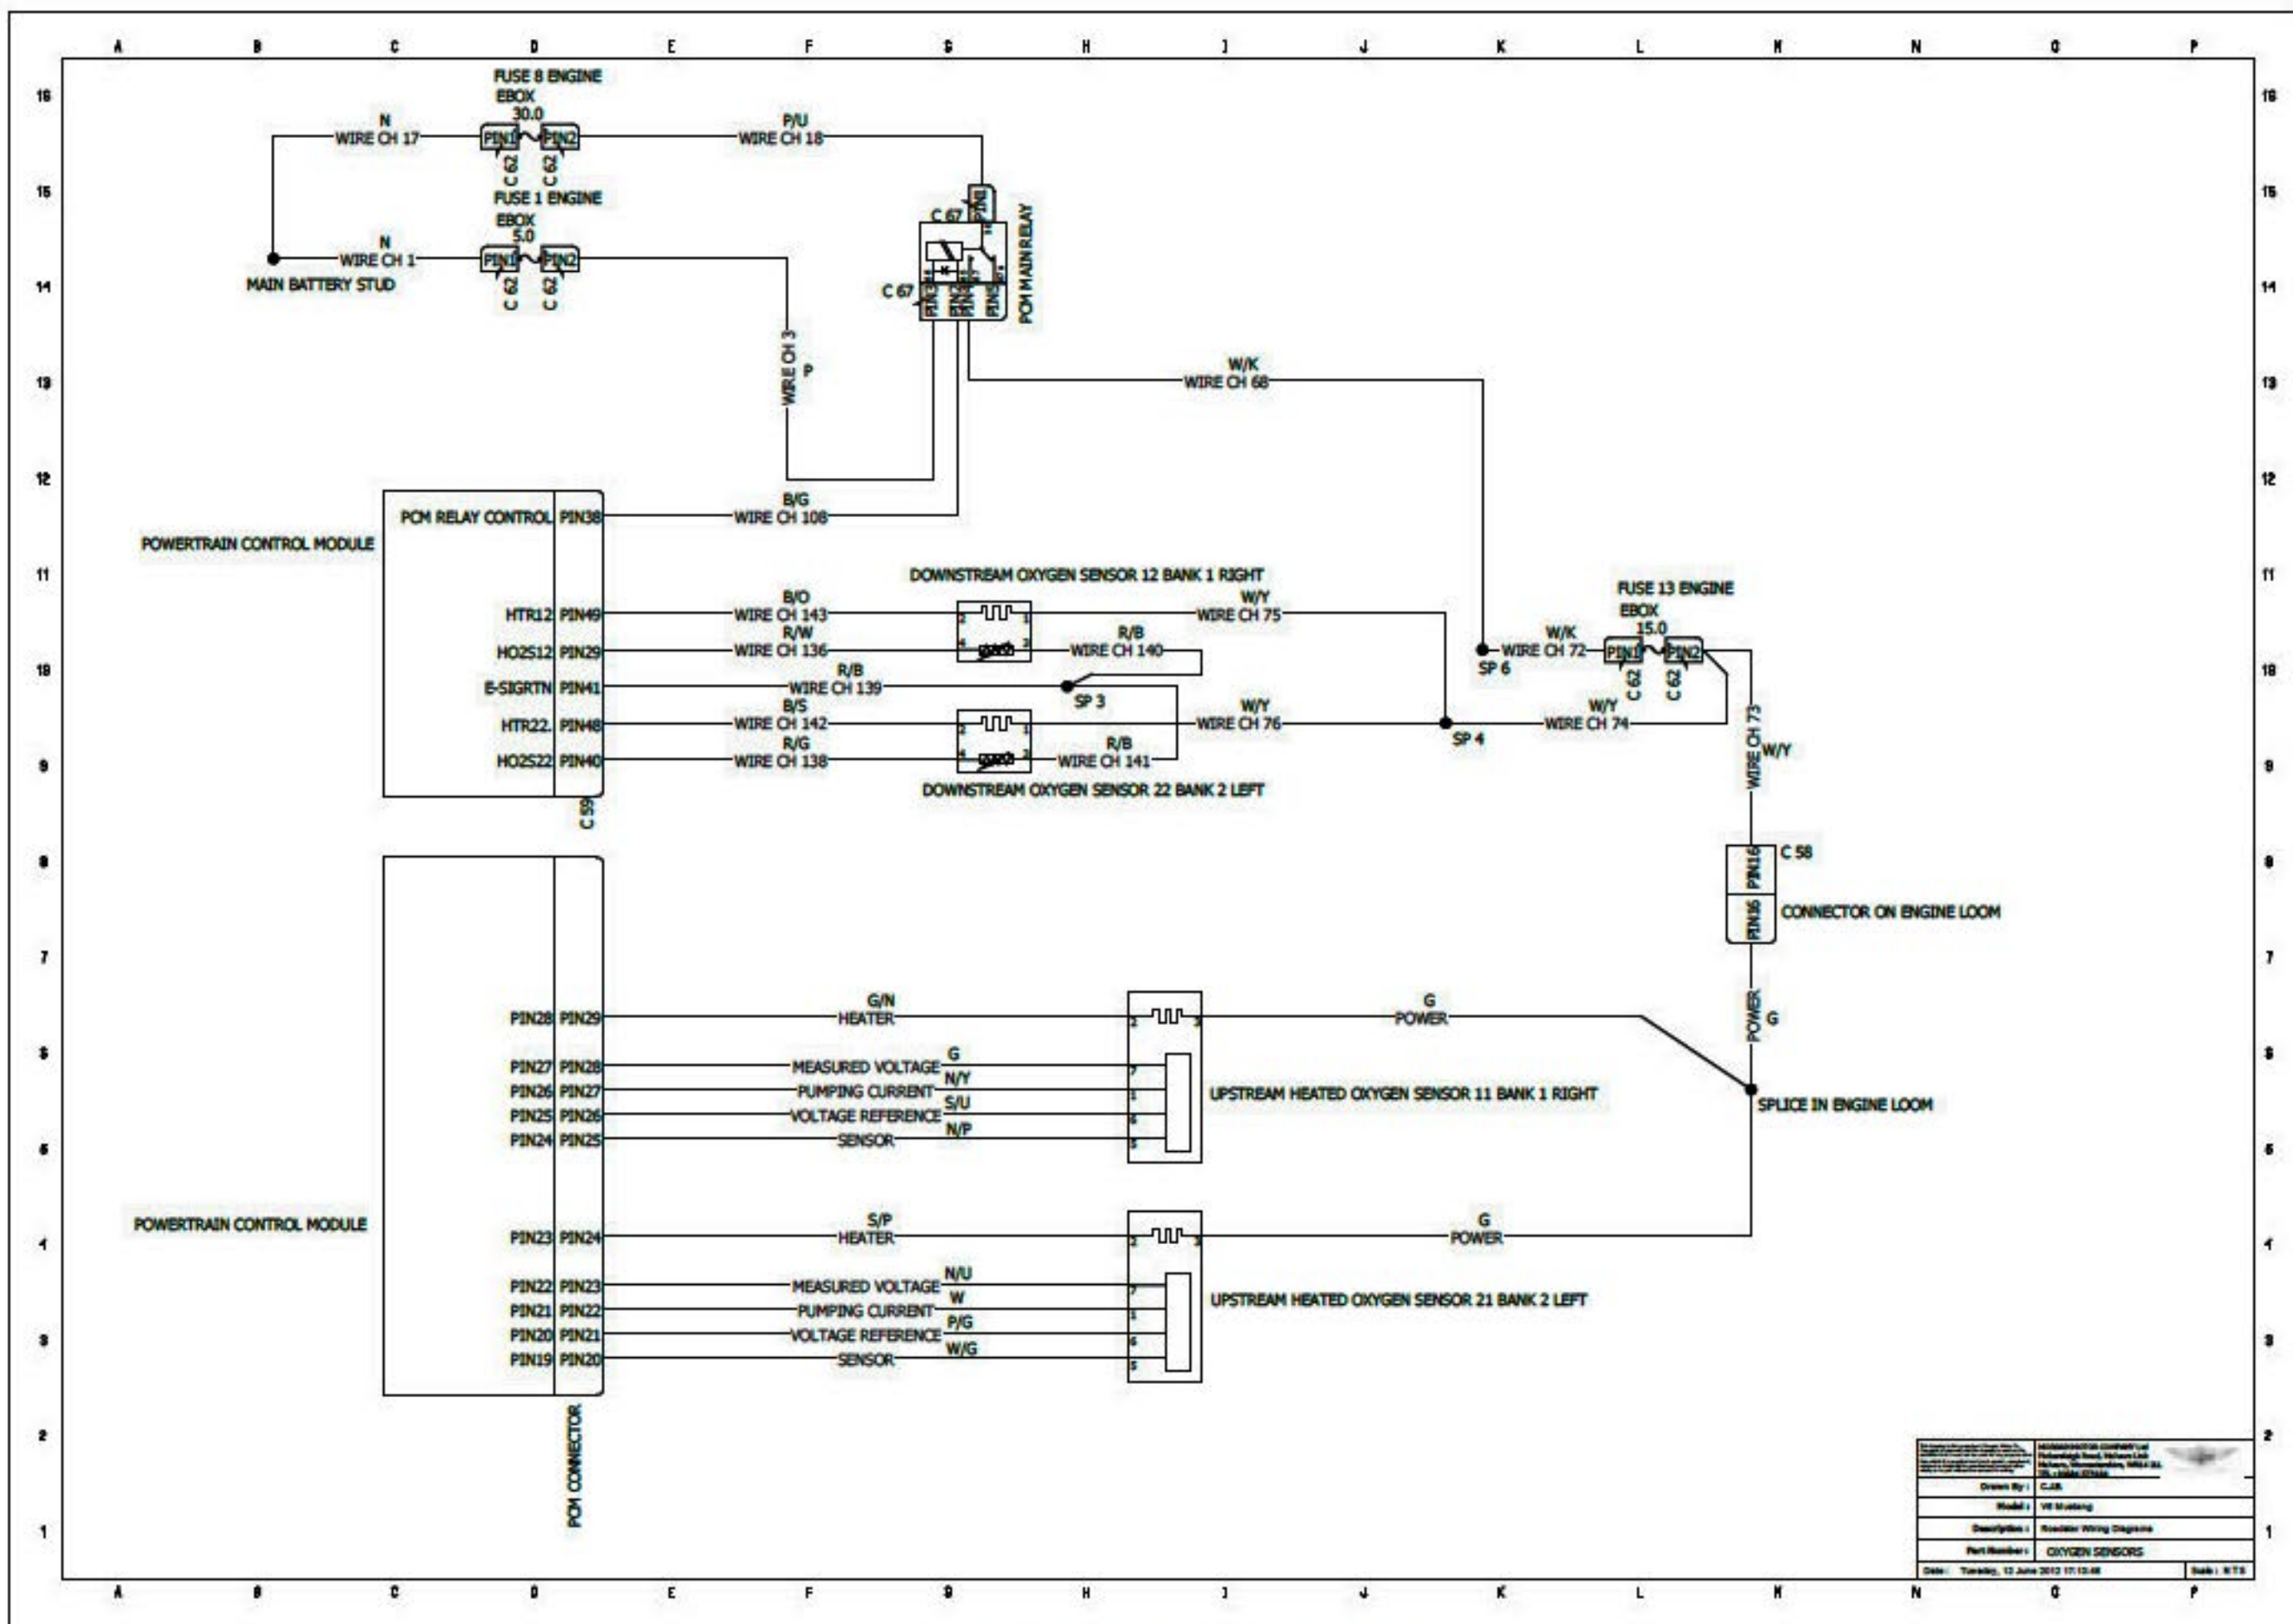

Roadster Engine Control Oxygen Sensors

Drawn By:	CJA
Model:	VE Mustang
Description:	Roadster Wiring Diagrams
Part Number:	OXYGEN SENSORS
Date:	Tuesday, 12 June 2012 17:13:48
Scale:	N/A