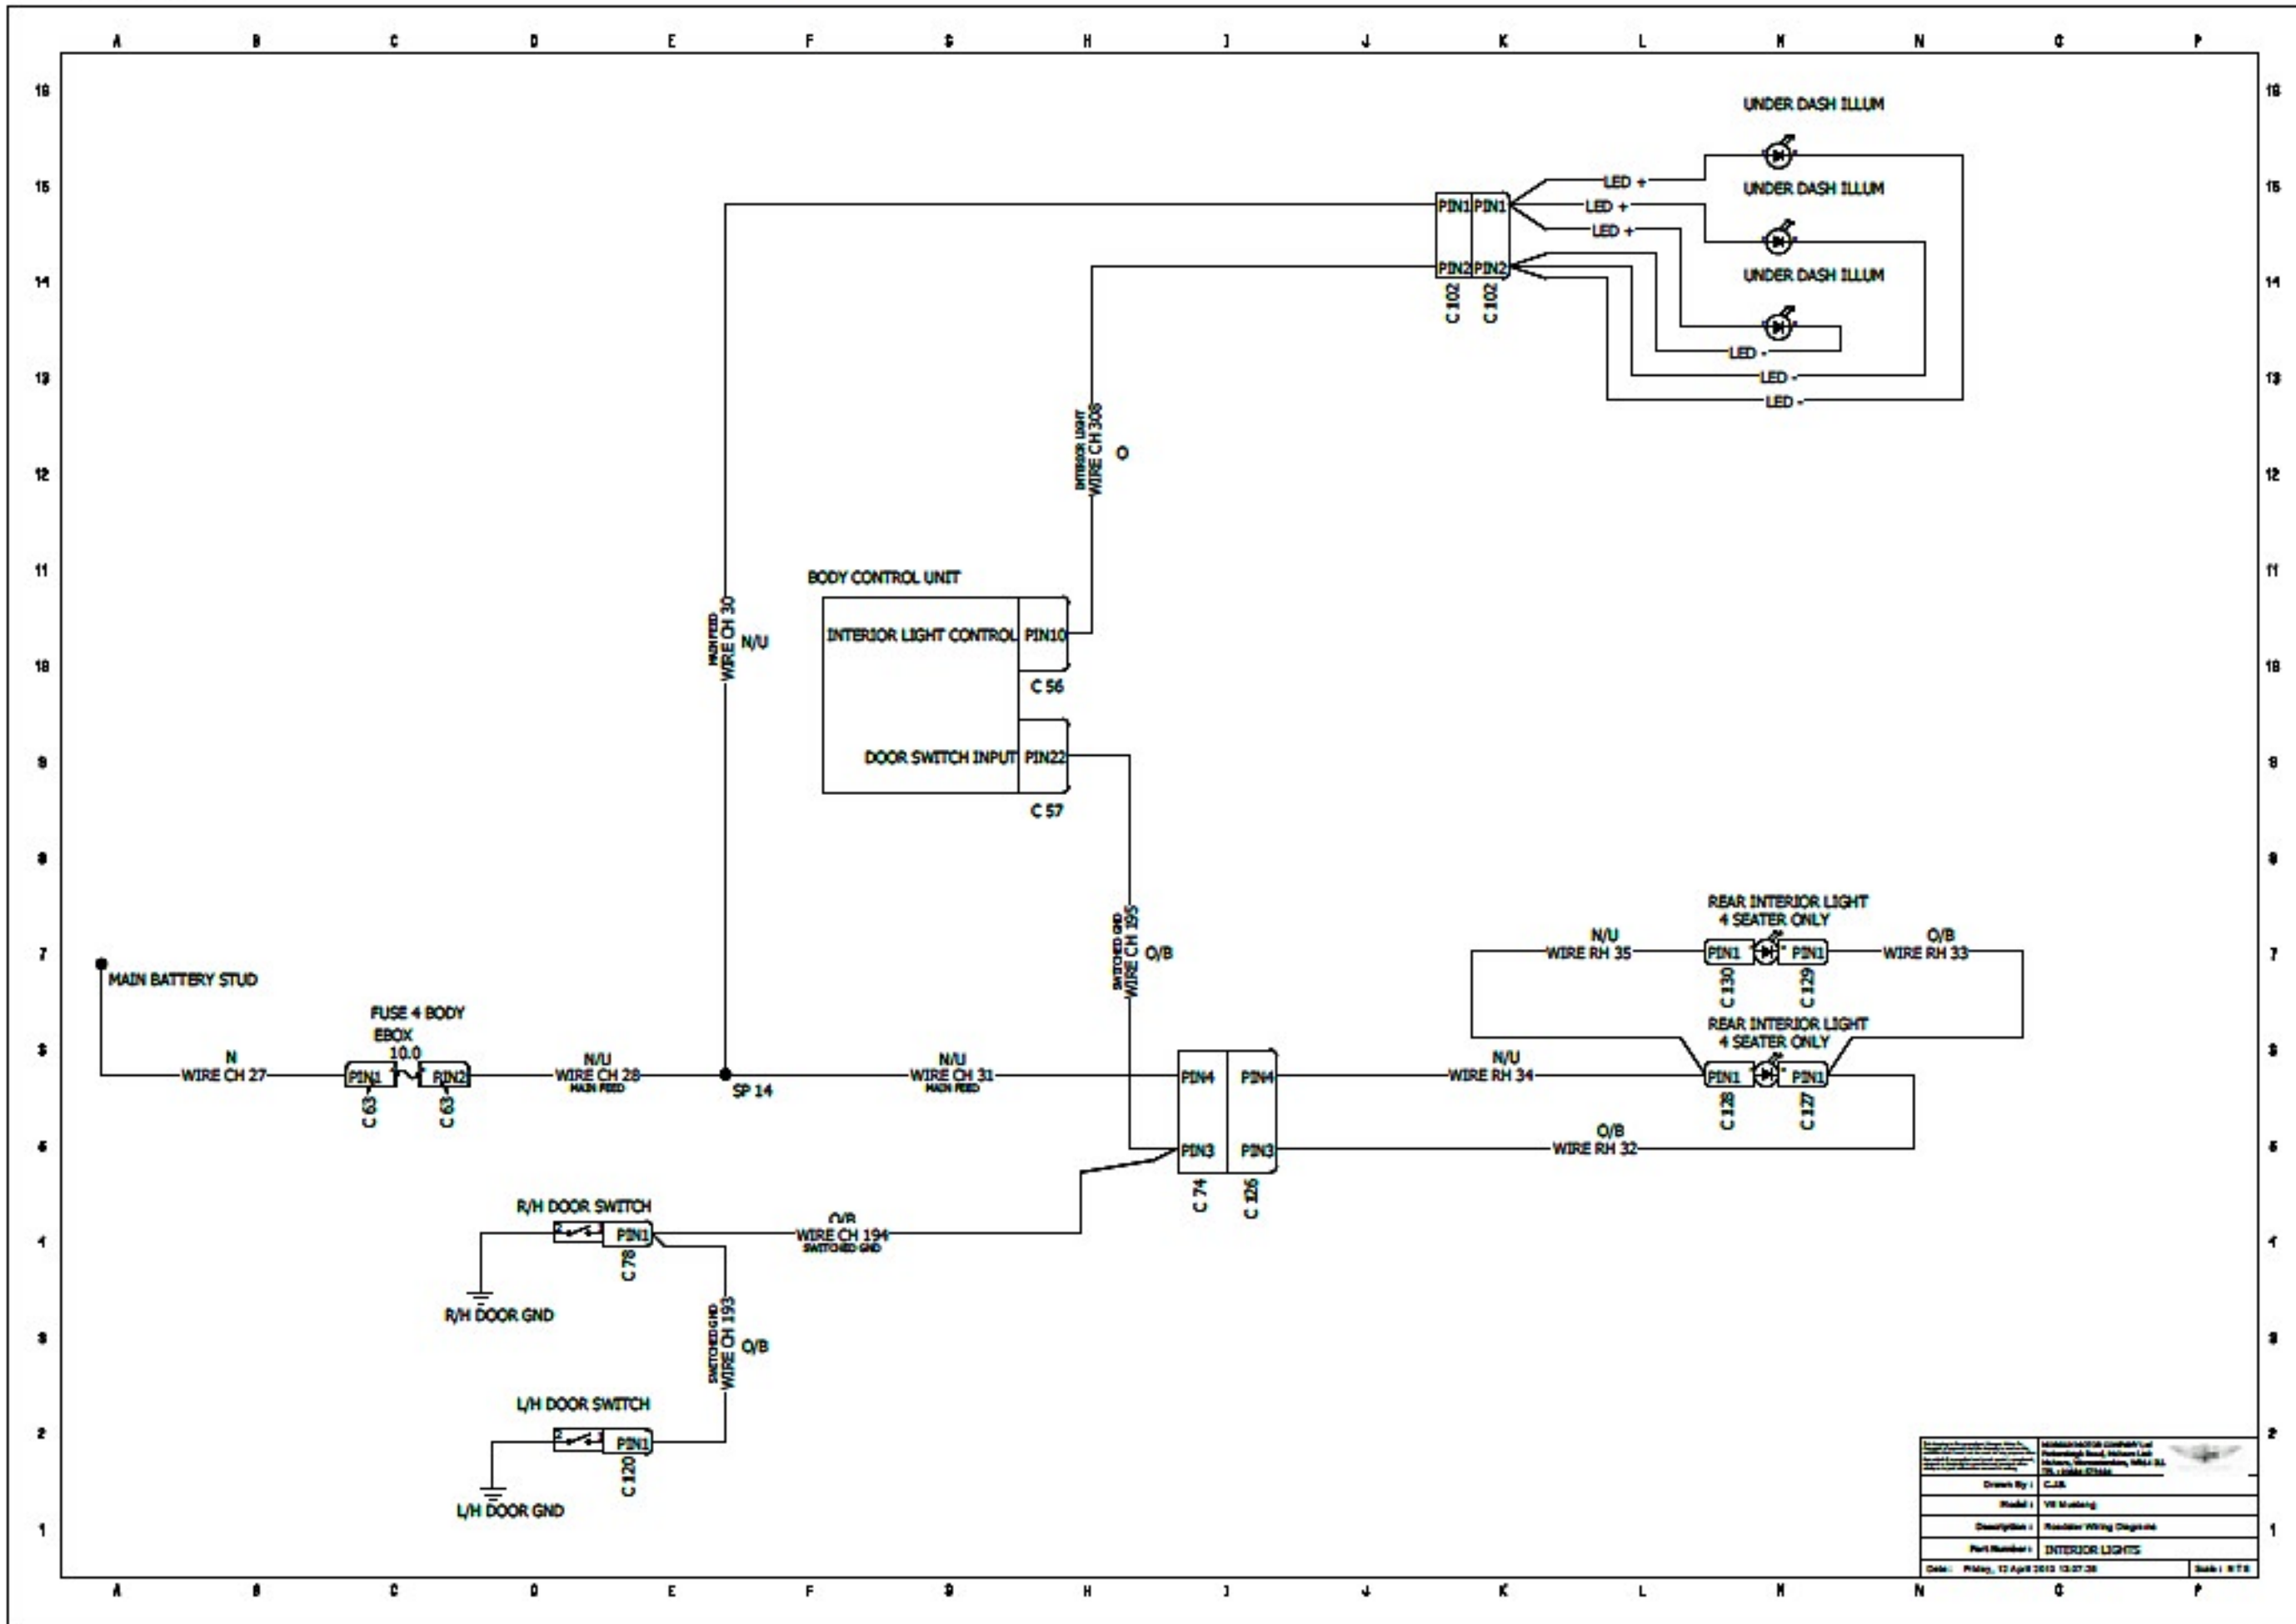

Roadster Interior Lights

Drawn By:	CJB
Model:	VE Mk4mk3
Description:	Roadster Wiring Diagram
Part Number:	INTERIOR LIGHTS
Date:	Friday, 12 April 2013 13:27:38
Scale:	1:1