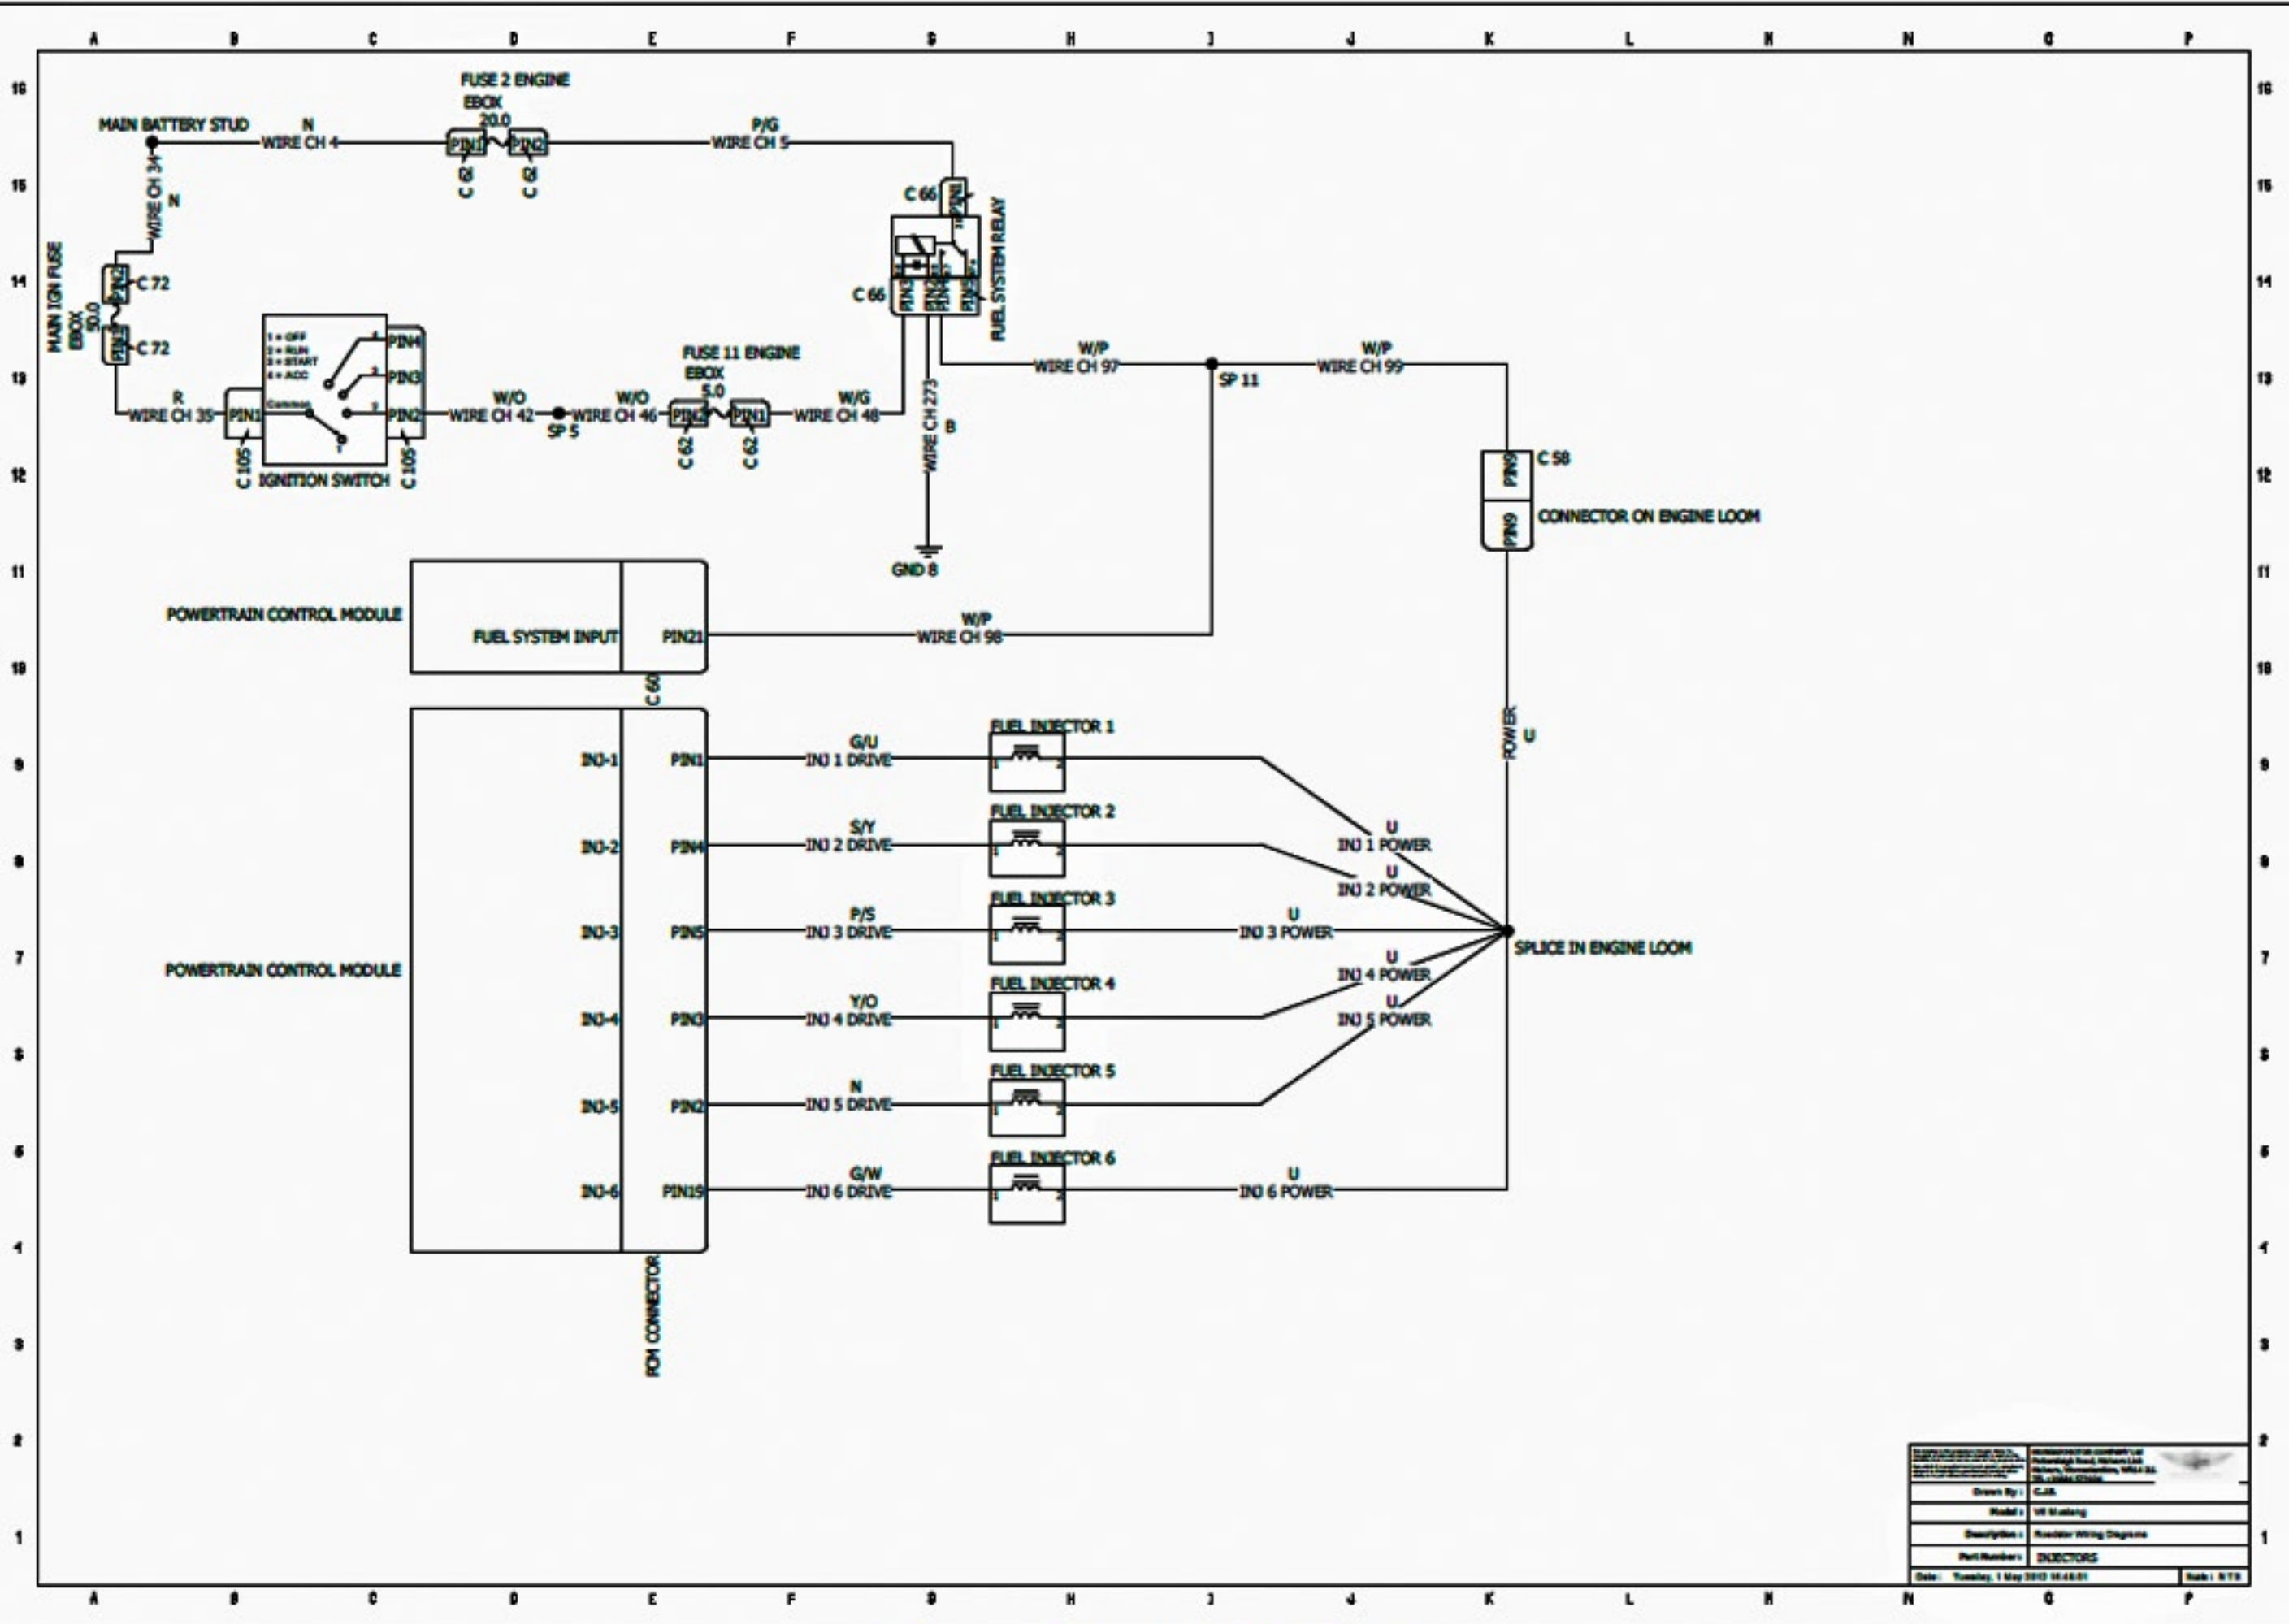

Roadster Engine Control Injectors

Drawn By:	CJB
Model:	VR Mk1/2
Description:	Roadster Wiring Diagrams
Part Number:	INJECTORS
Date:	Tuesday, 1 May 2012 16:48:01
Scale:	1:1