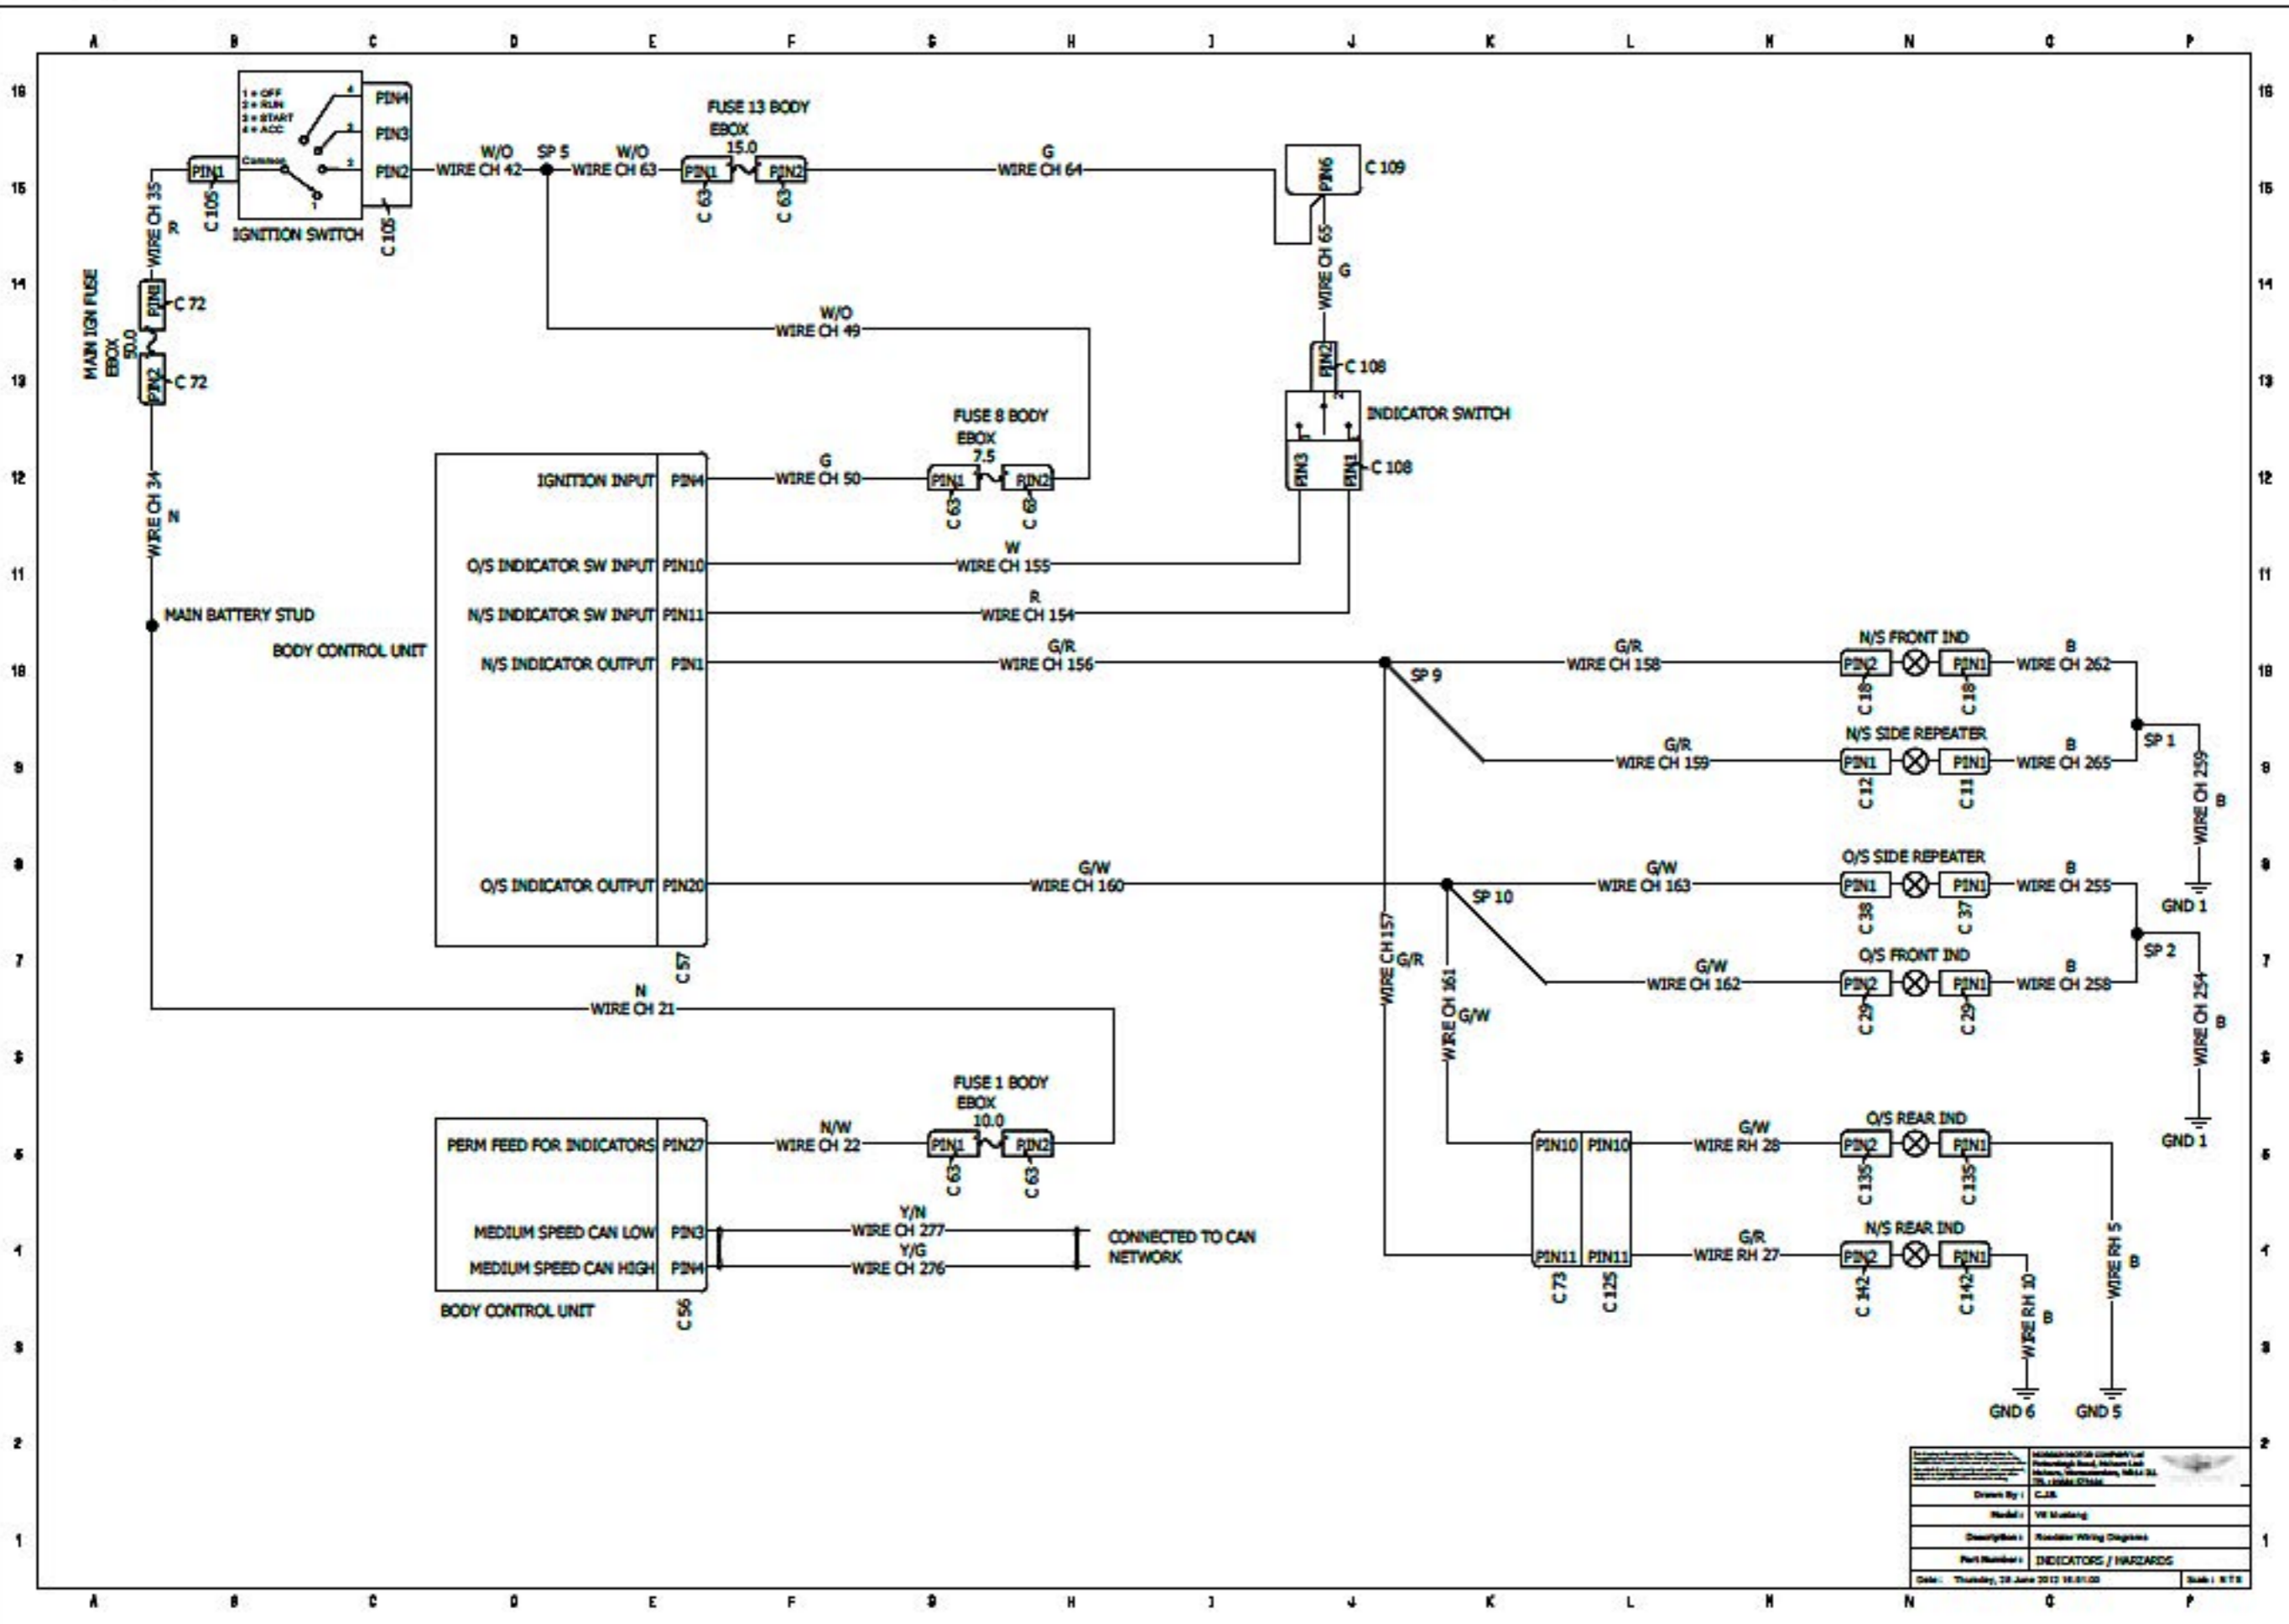

Roadster Indicator Hazards

Drawn By:	C.J.B.
Model:	V8 Mustang
Description:	Roadster Wiring Diagrams
Part Number:	INDICATORS / HAZARDS
Date:	Thursday, 28 June 2012 16:01:02