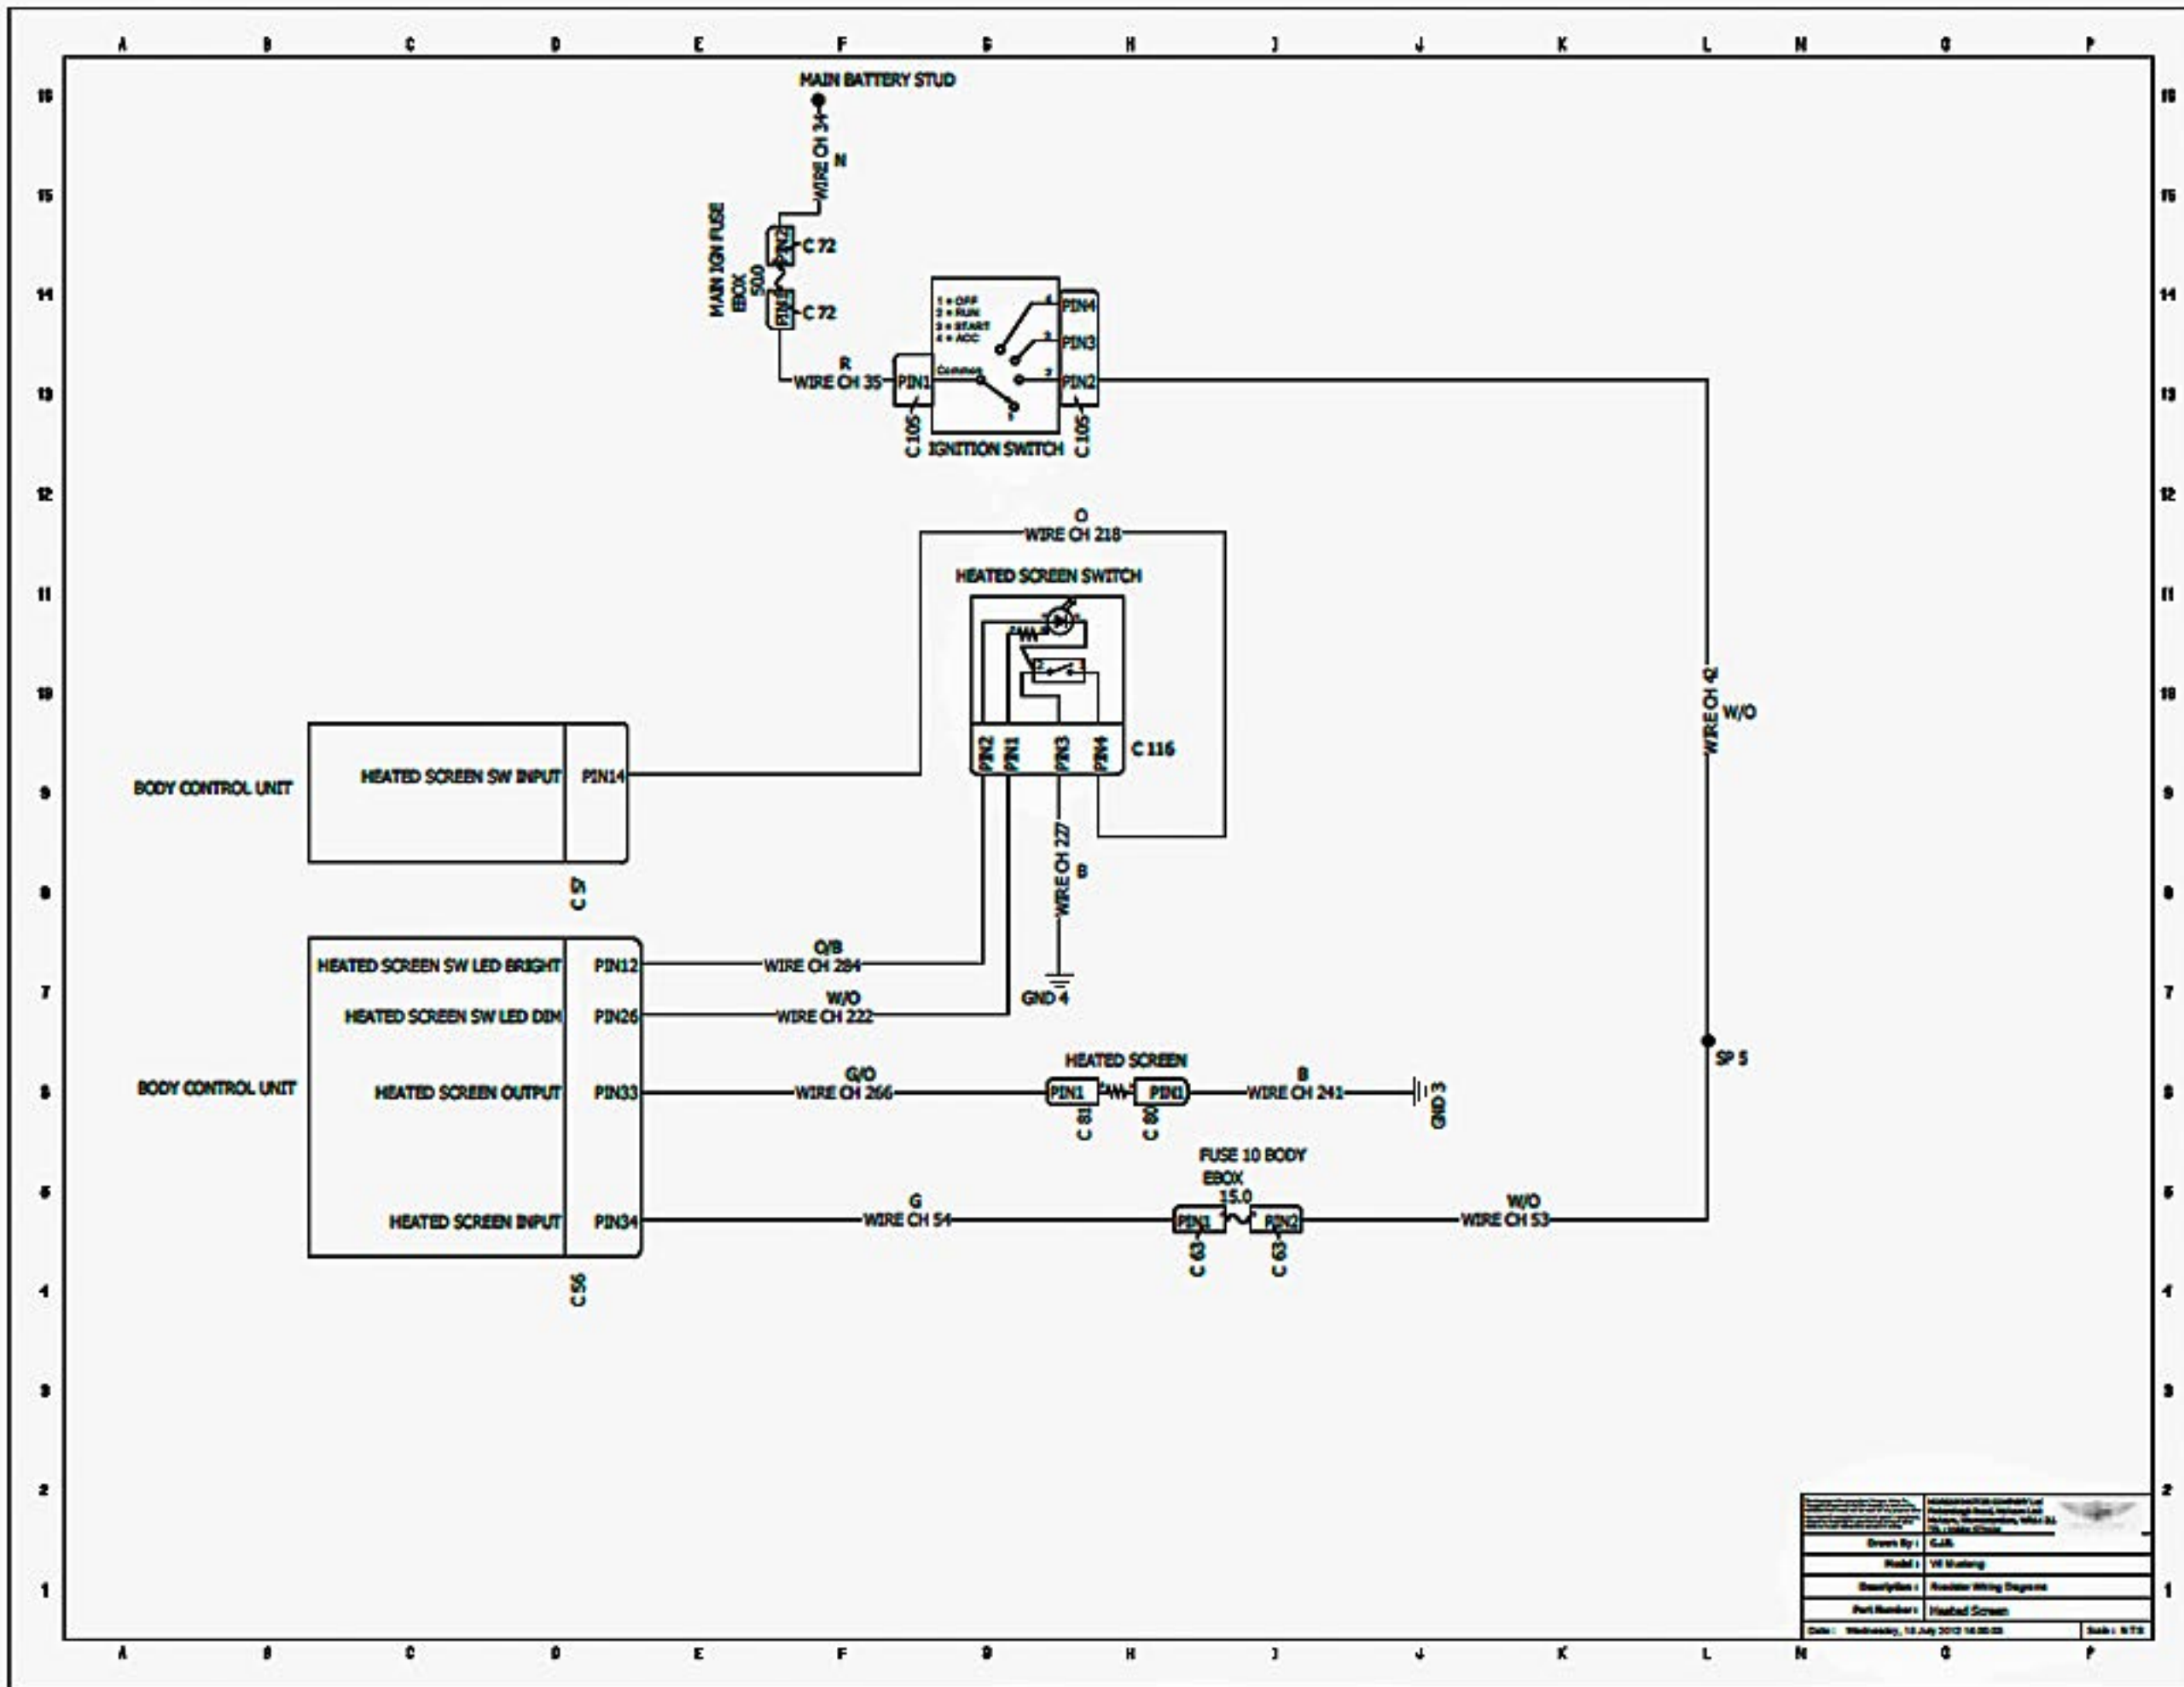

Roadster Heated Screen

Drawn By:	GAB
Model:	W/Heating
Description:	Roadster Wiring Diagrams
Part Number:	Heated Screen
Date:	Wednesday, 18 July 2012 14:55:03
Scale:	N/T