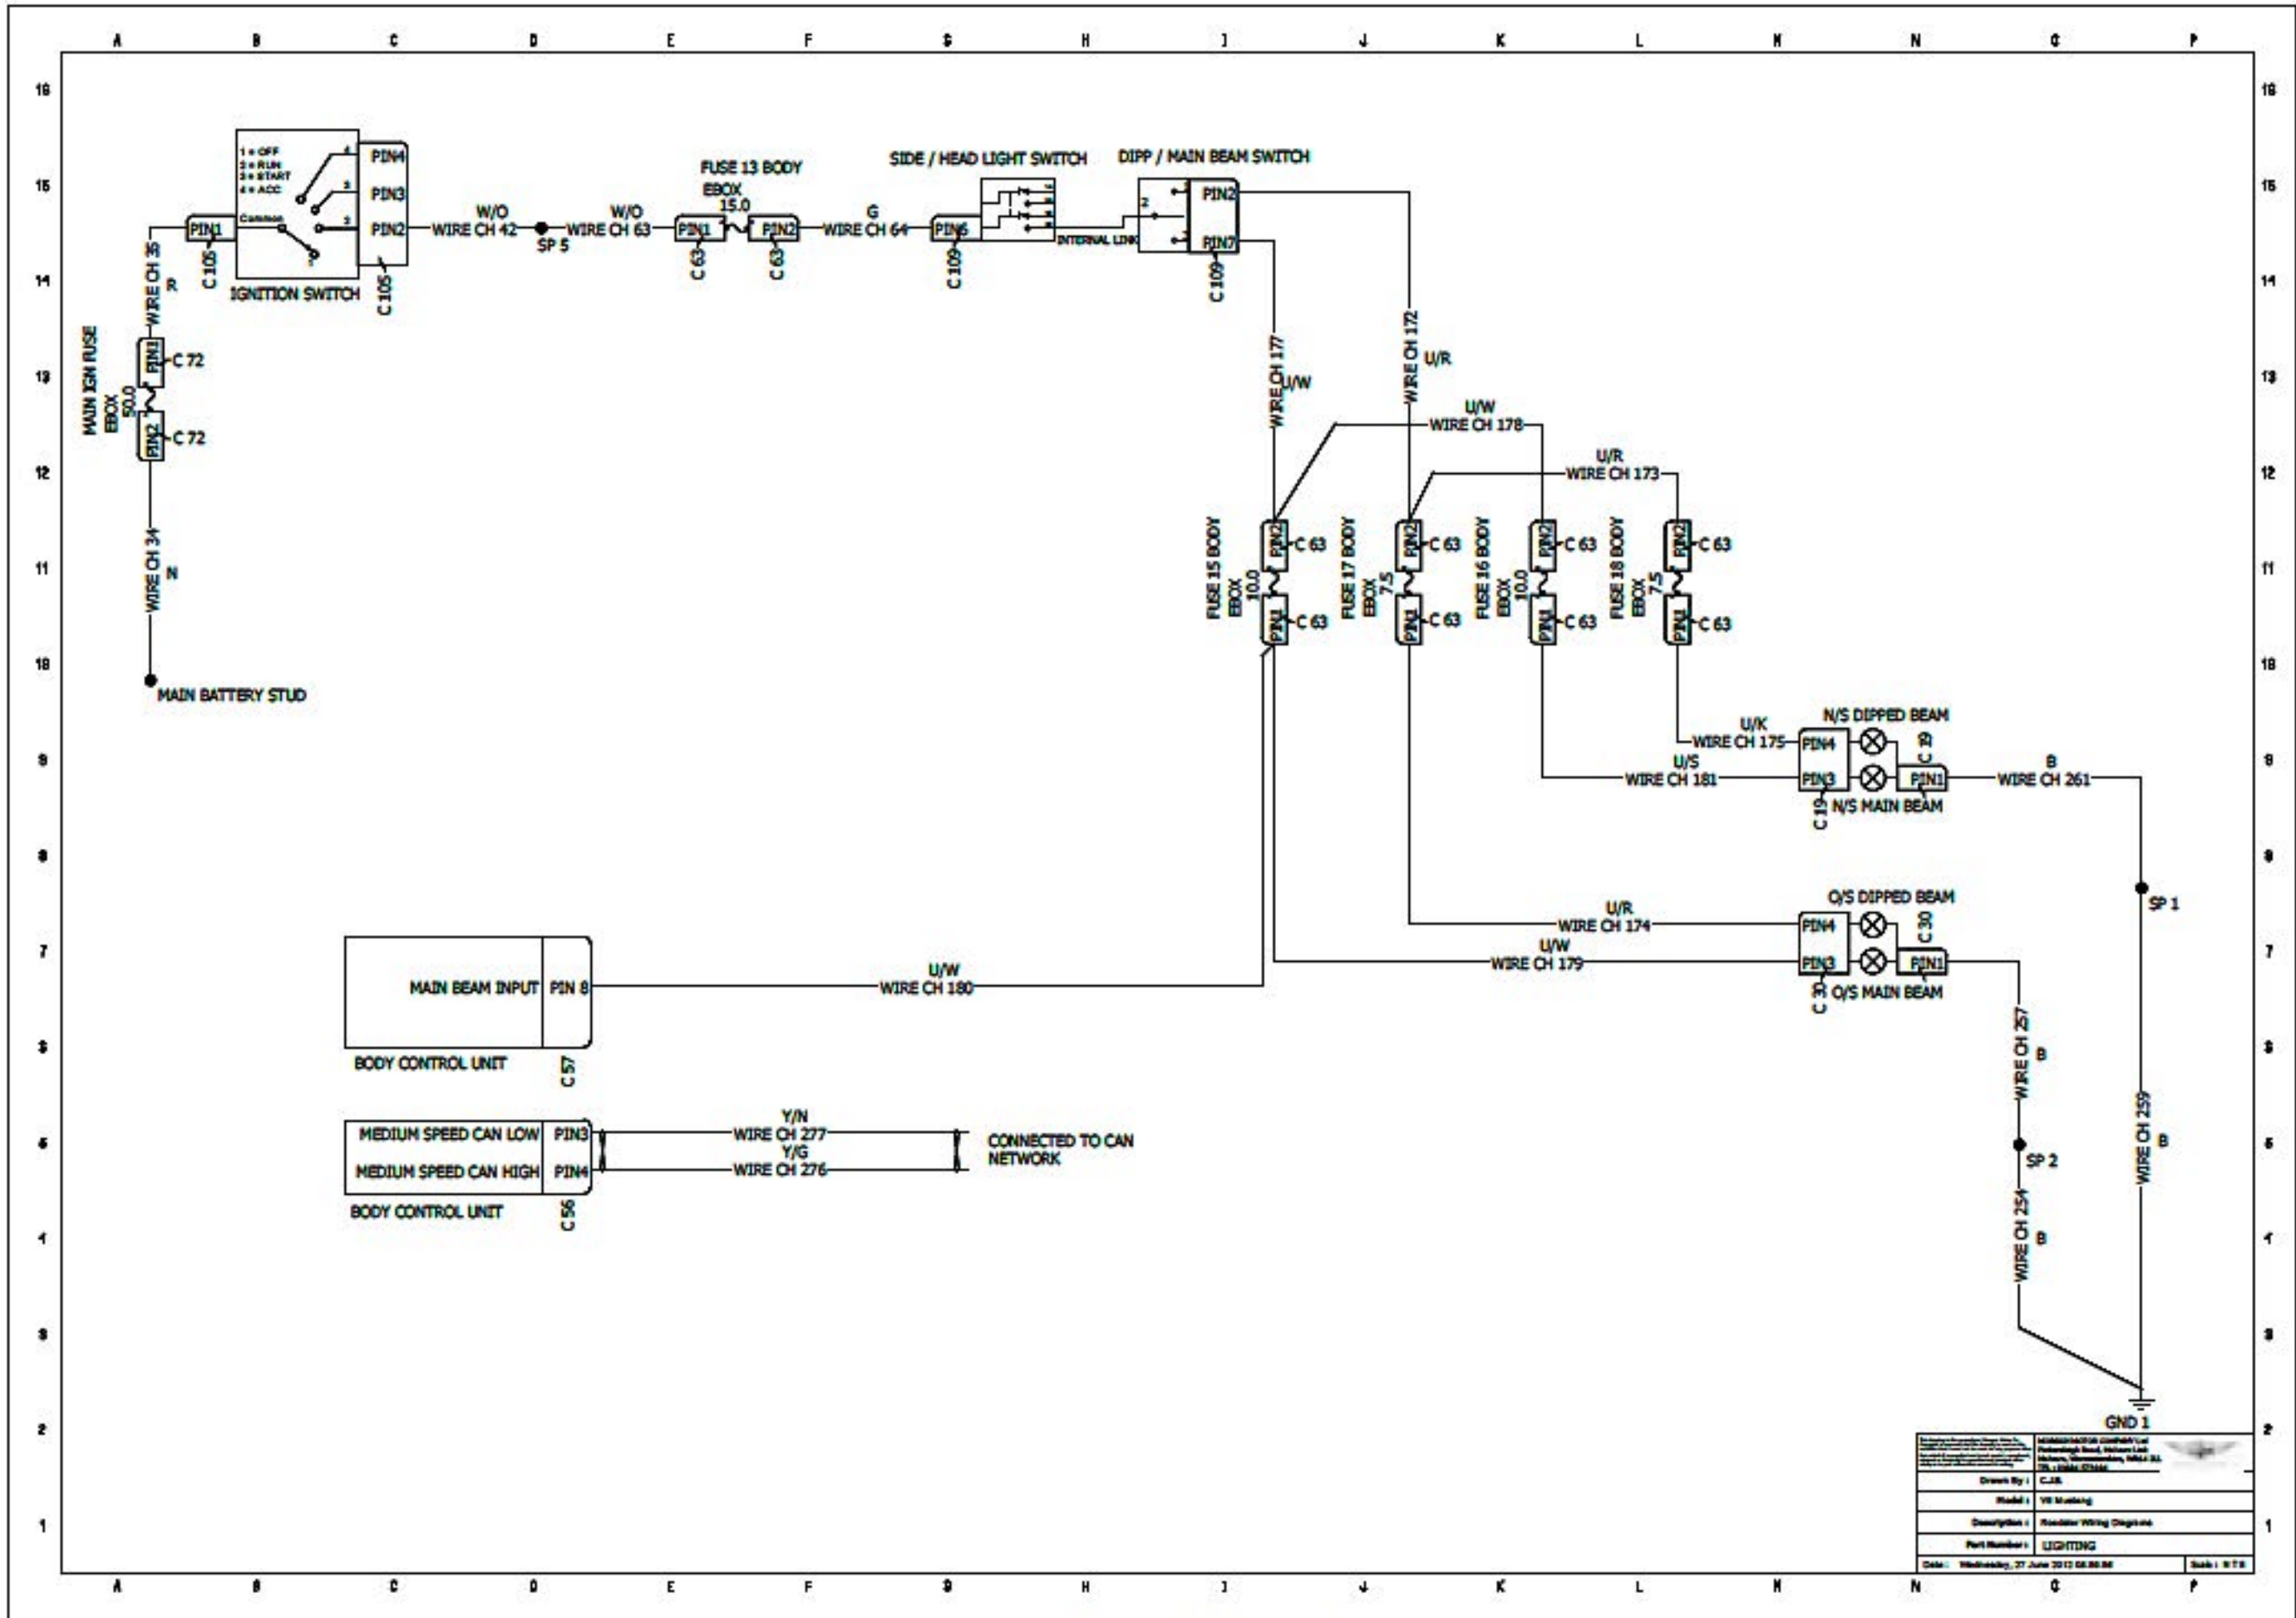

Roadster Head Lights

| | |
|--------------|----------------------------------|
| Drawn By: | CJS |
| Model: | VR Marking |
| Description: | Roadster Wiring Diagram |
| Part Number: | LIGHTING |
| Date: | Wednesday, 27 June 2012 08:50:56 |
| Scale: | 1:1 |