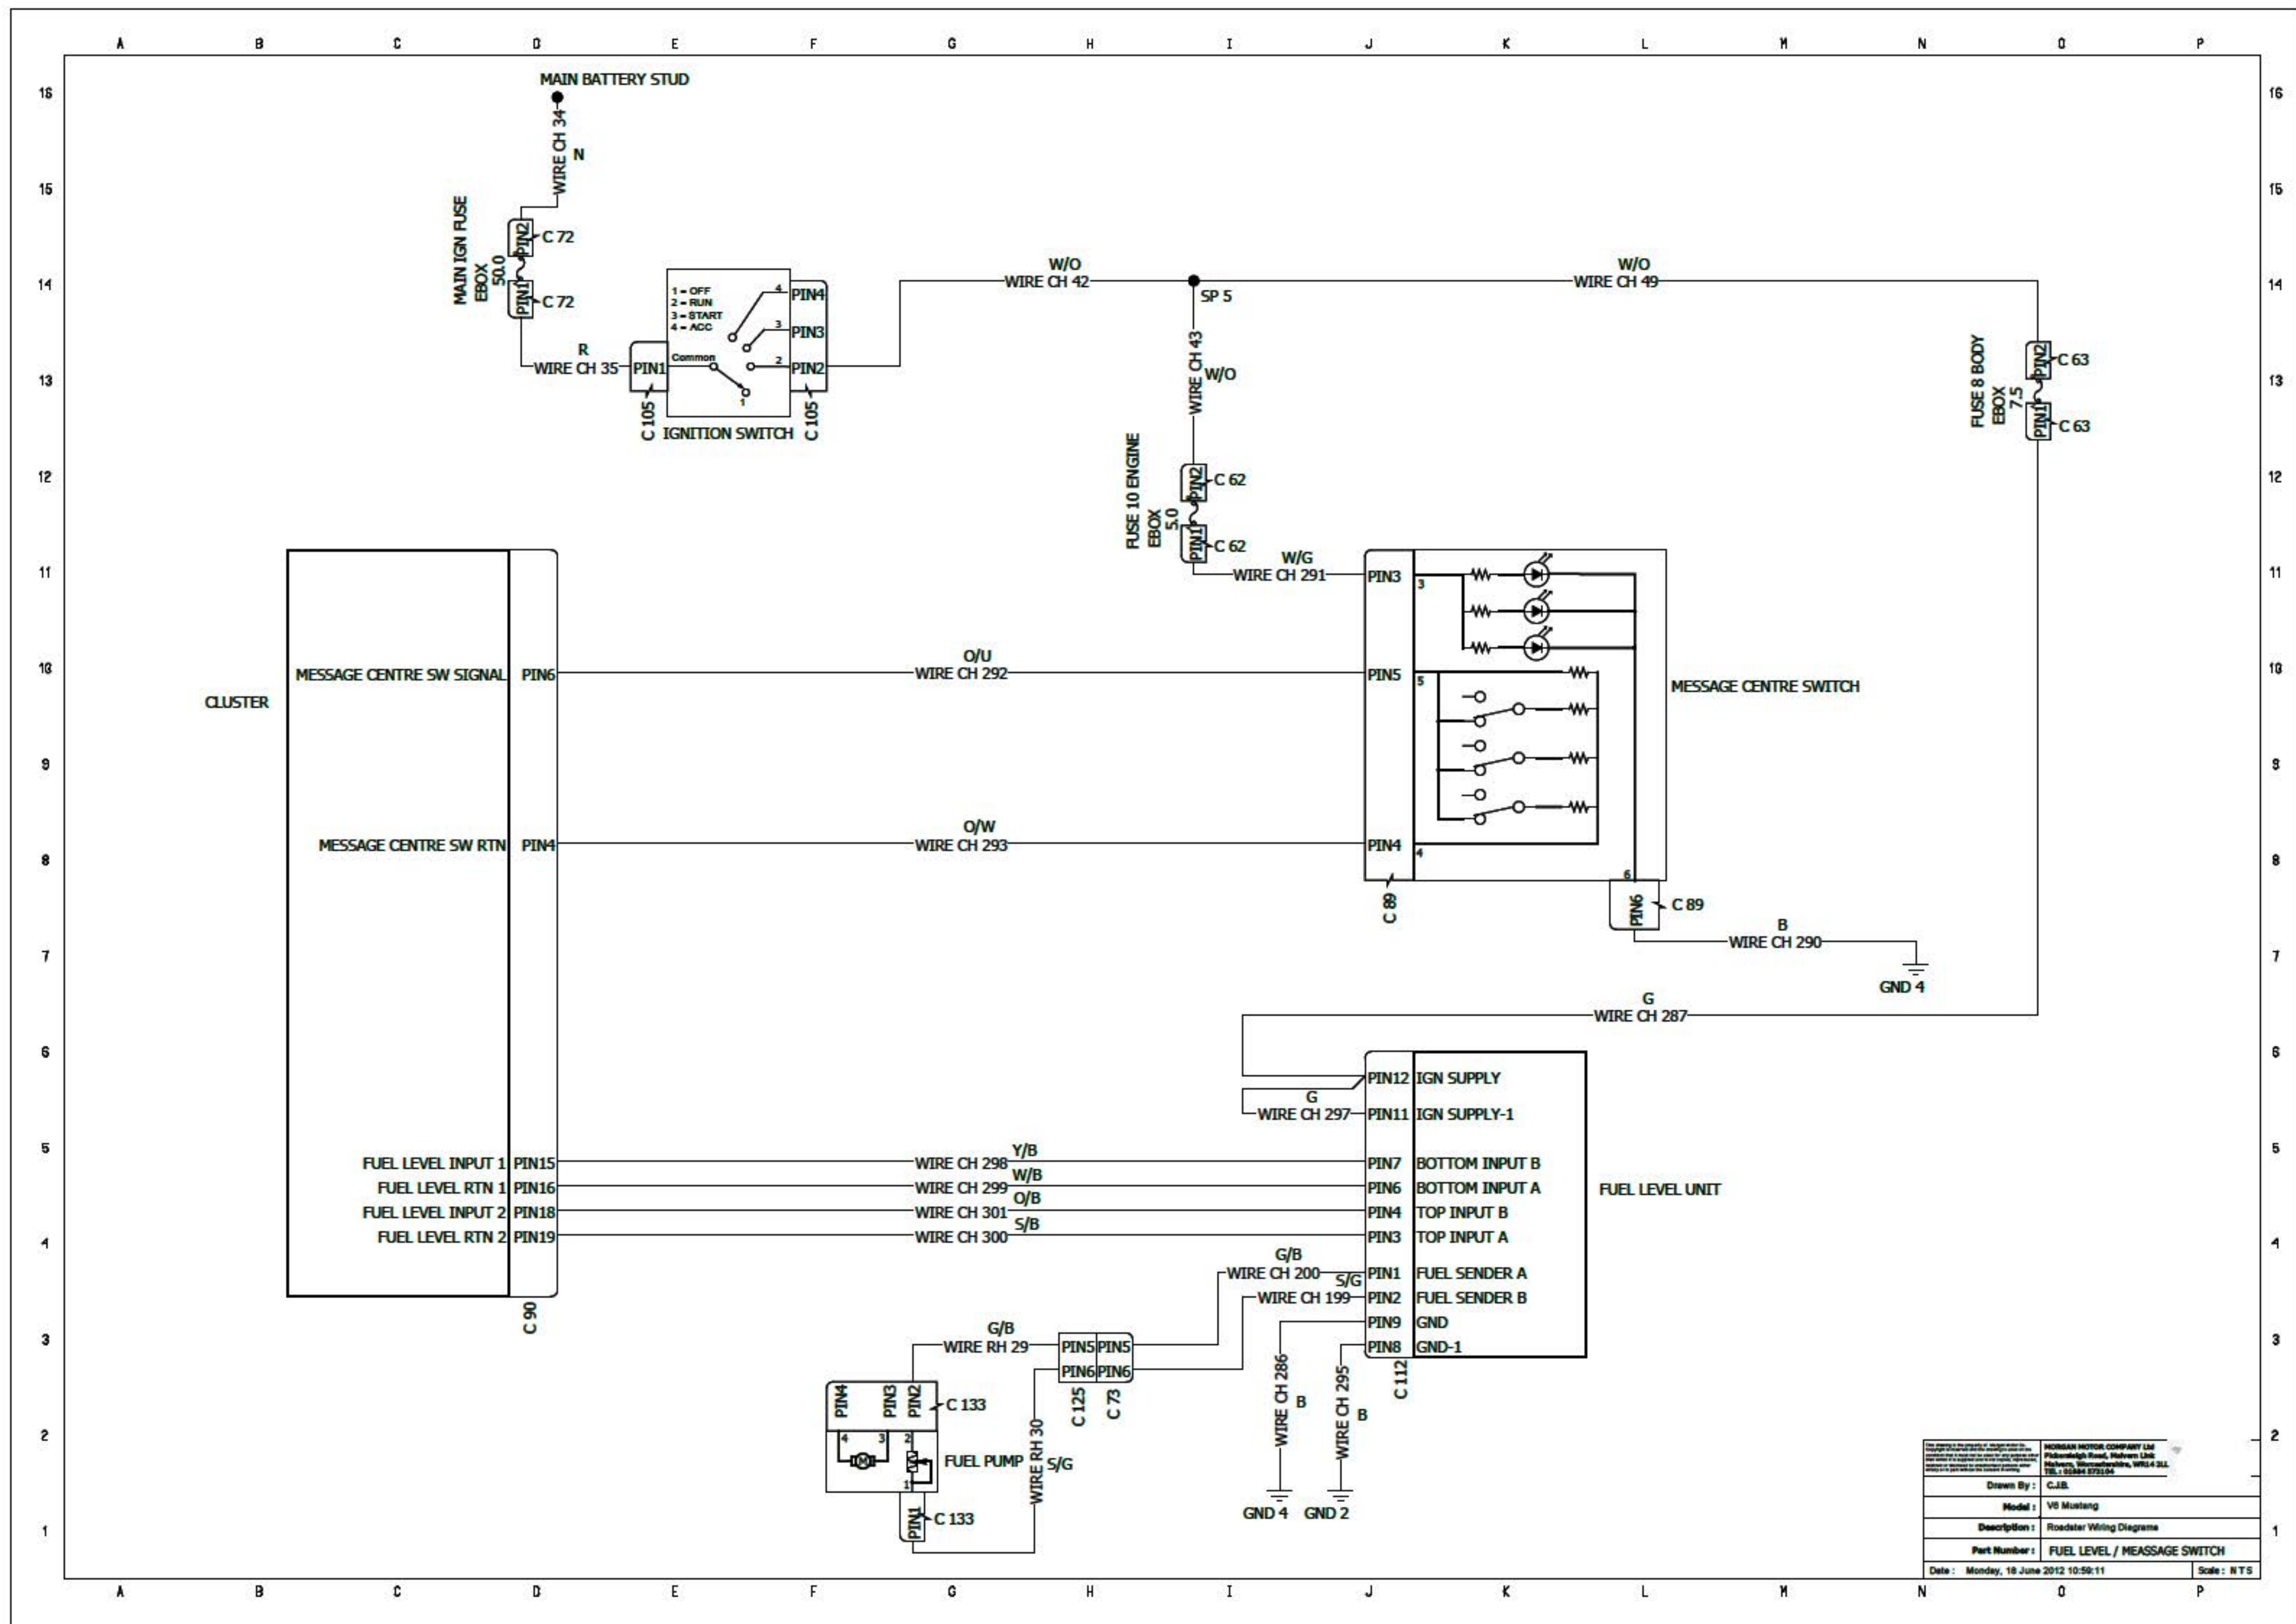

Roadster Cluster Fuel Level Message Switches