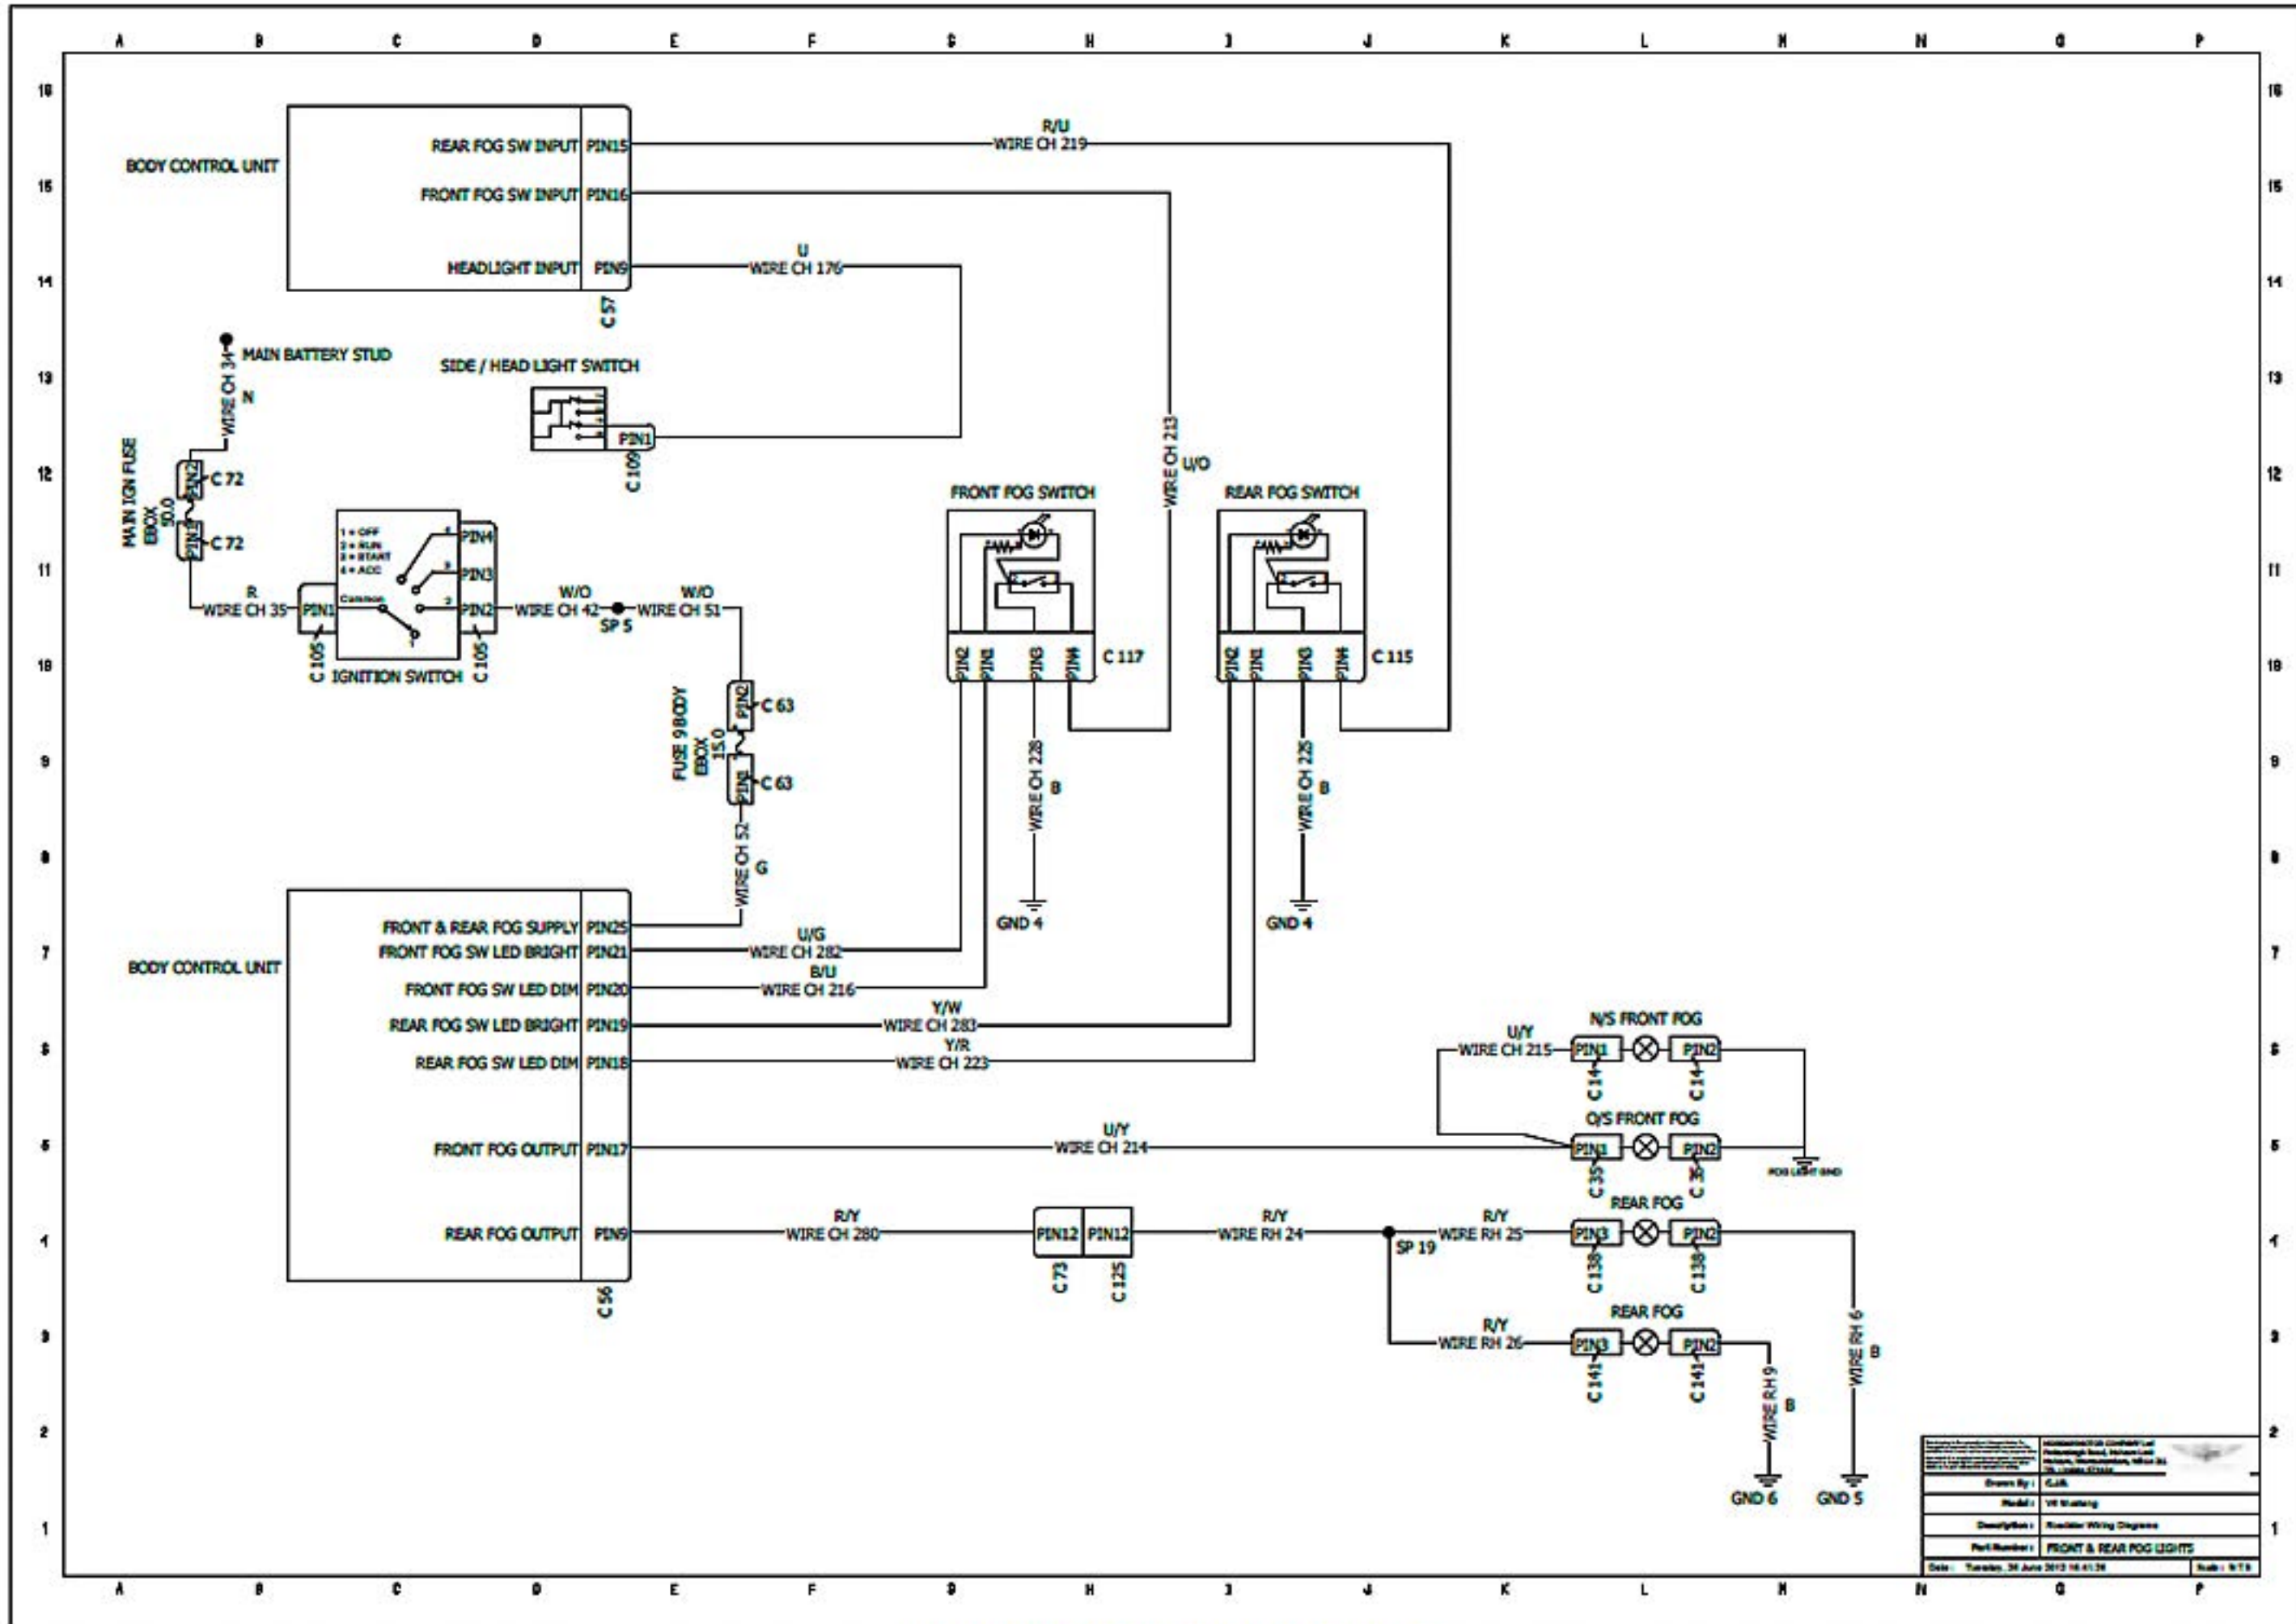

Roadster Front Rear Fog Lights

<small>Wiring Diagrams are provided as a guide only. The user must verify the accuracy of the information provided in this diagram against the actual vehicle wiring. The user must also verify the accuracy of the information provided in this diagram against the actual vehicle wiring. The user must also verify the accuracy of the information provided in this diagram against the actual vehicle wiring.</small>	
Drawn By:	CAR
Model:	V6 Roadster
Description:	Roadster Wiring Diagrams
Part Number:	FRONT & REAR FOG LIGHTS
Date:	Tuesday, 26 June 2012 16:41:24
Page:	1 of 1