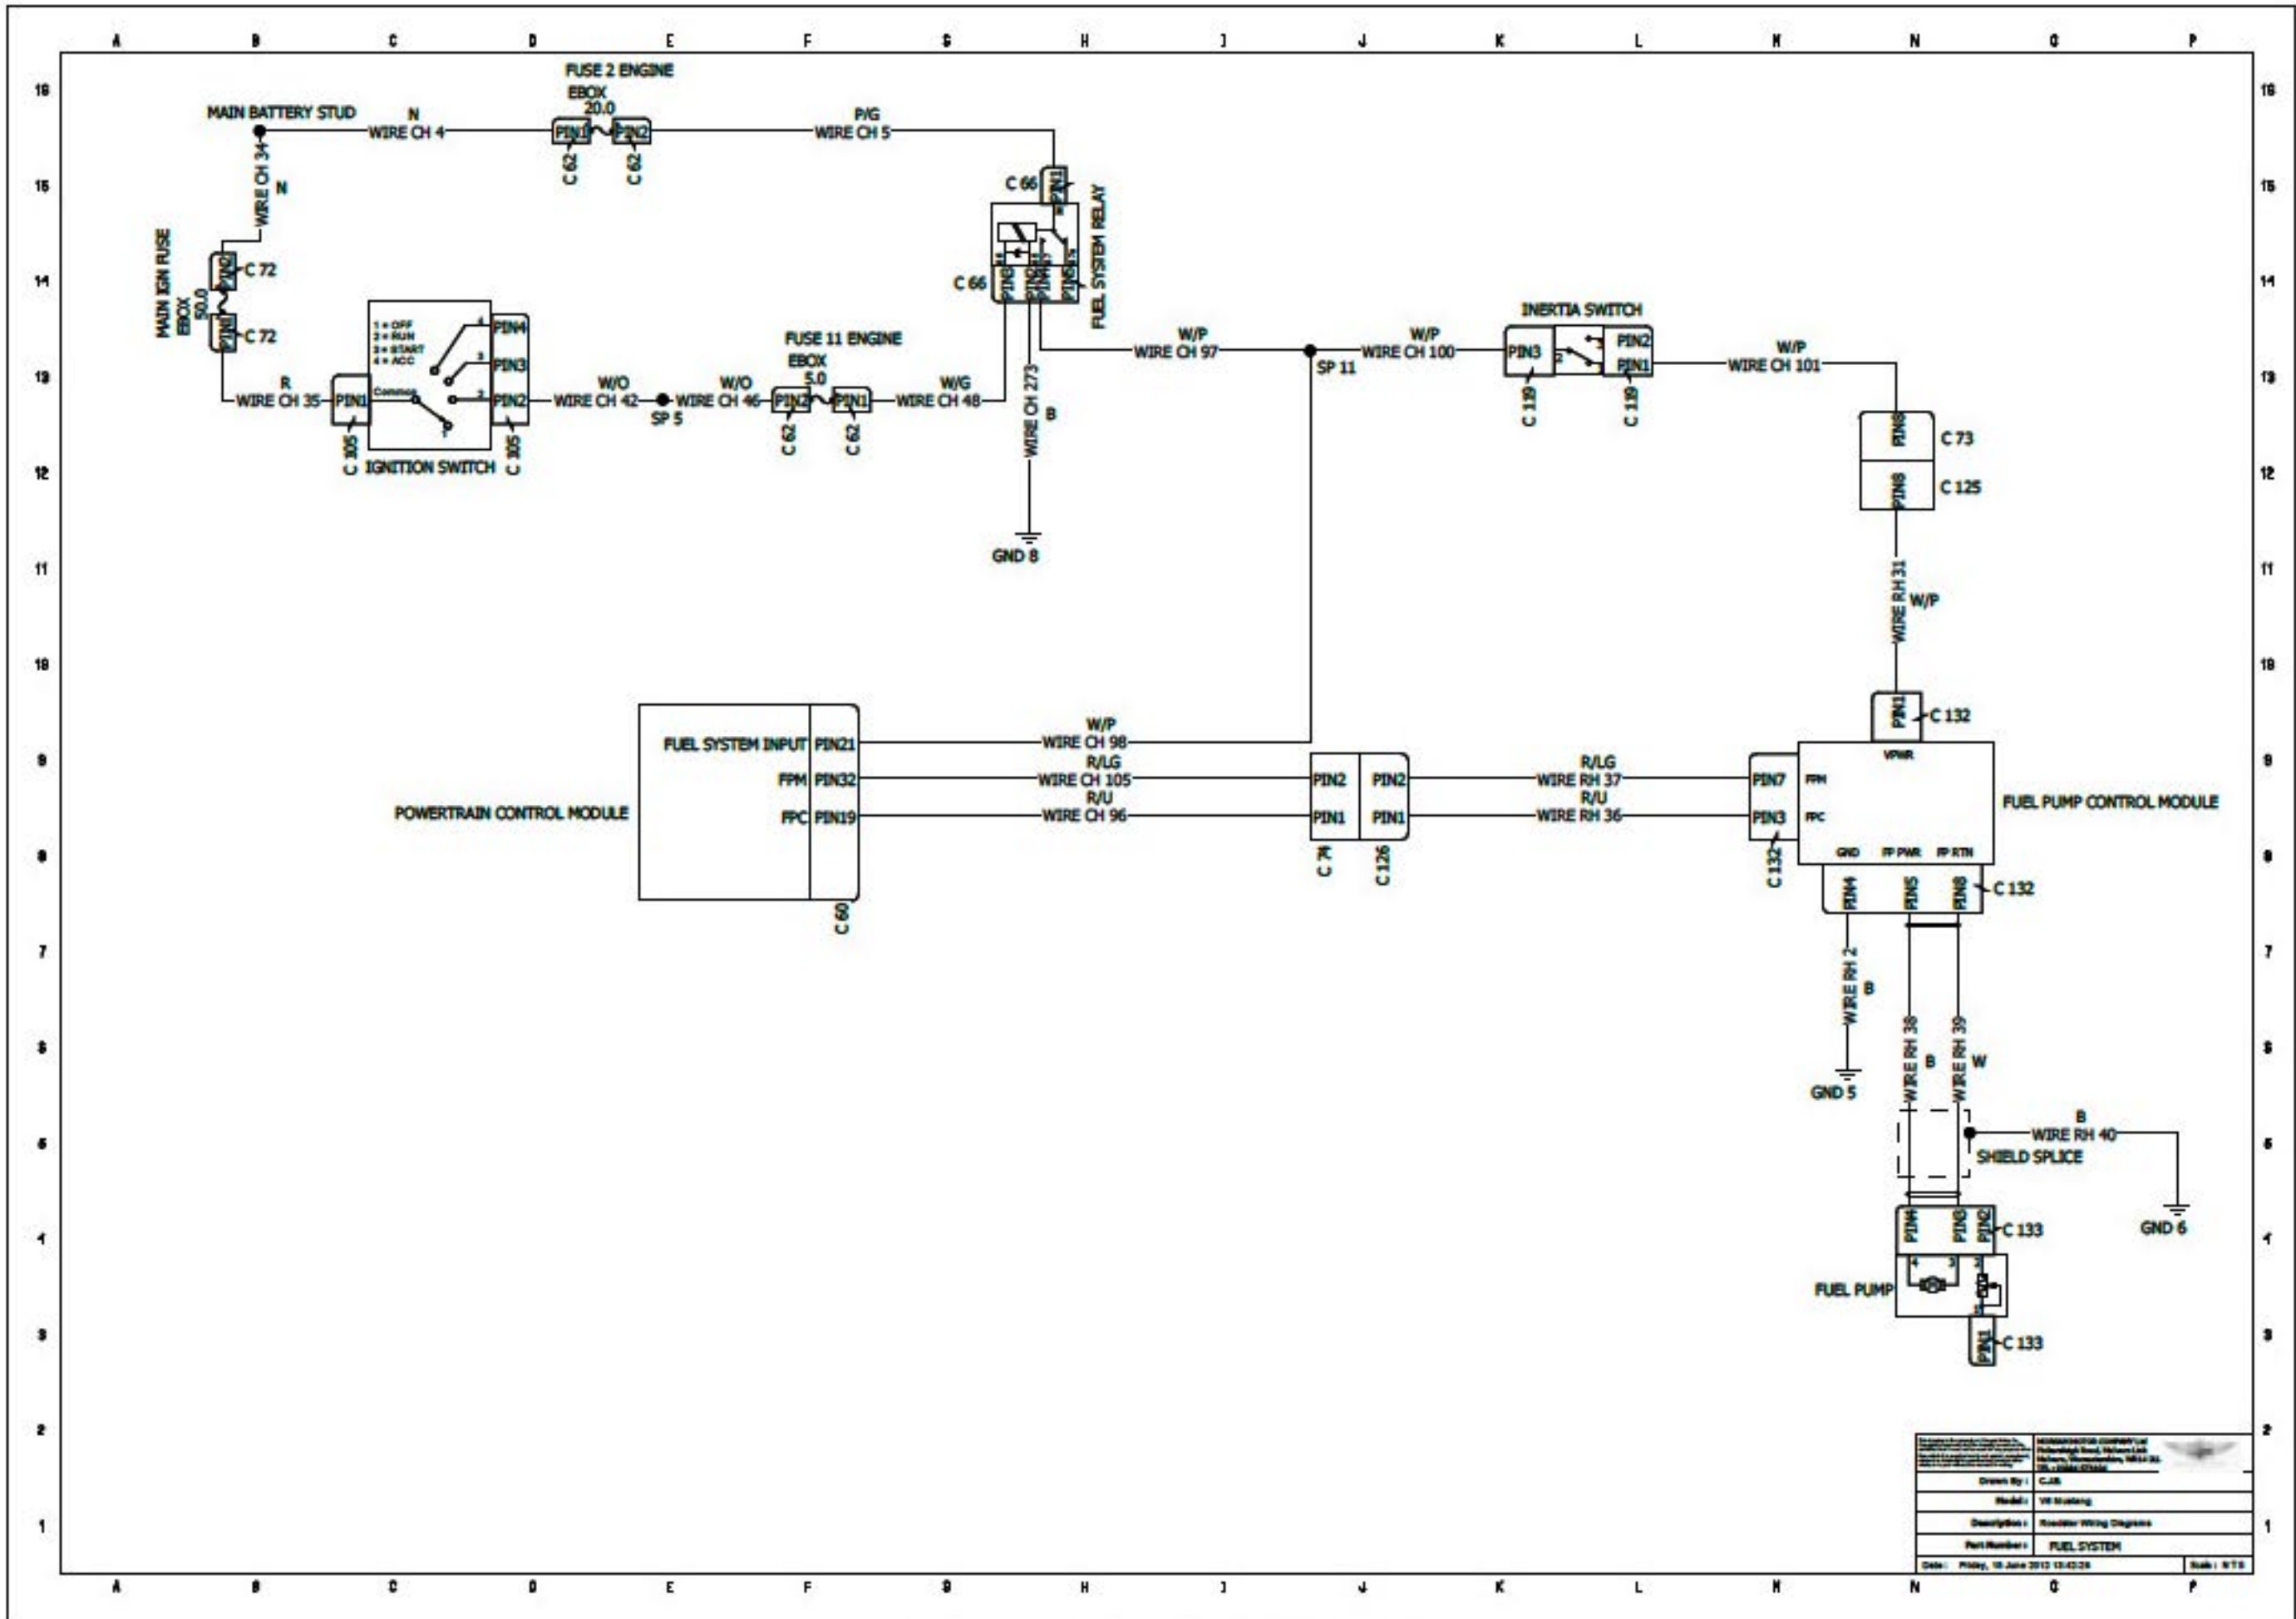

# Roadster Engine Controls Fuel System

Drawn By:	CJB
Model:	VR Striking
Description:	Roadster Wiring Diagrams
Part Number:	FUEL SYSTEM
Date:	Friday, 10 June 2010 13:42:28